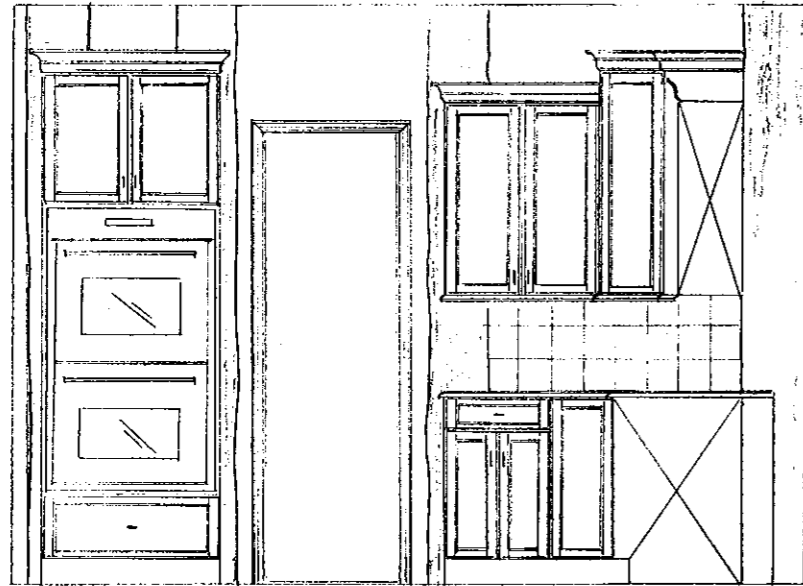

Wellborn 2010-2011 Design Contest Entry

Entry ID: 100259

#	Customer	Entry	Designer	Photographer
1	0001002315 RC Burmeister Inc	100259	Bob Burmeister Bob@MarcChristian.com 314.994.7111	Marc Christian Fine Cabinetry Bob@MarcChristian.com 314.994.7111 Owner: Entrant
Project		Project Details		Project Date
Modern Farmhouse		Large Kitchen (>42 sqft of Countertops) Type: New Construction Size:24x12		01/2010
Series	Door Style	Species	Finish	
Premier	Madison Square	Maple	Antique Evergreen	
Description				
<p>When the owners built their vacation home in 2009, they wanted to add modern touches while still remaining true to the home's location on family's farm in the country. The design of the cabinetry complements the house's Craftsman style with massive posts and arching beams. The selected finishes of painted sage green and distressed midnight black are true to the design and add to the lived in quality. The one of a kind characteristics come not just from the cabinet style, but also from the bead board, seeded glass door inserts and carved turnings. The hammered copper sinks with reverse-hammered stars add to the natural theme.</p> <p>The layout is very user friendly, while still excellent for family dinners and entertaining with the curved raised seating area. Random distressed wood plank flooring, iron cabinet pulls, 2x2 slate mosaic backsplash, timber beamed wood ceiling, and natural stone countertops are true to the architecture of the home. The industrial lighting and professional style stainless steel Thermador range top, Thermador double ovens, and Sharp microwave drawer add to the home's modernized appeal. Other appliances are fully integrated and hidden behind matching wood cabinet panels. These include the Thermador 36" French door refrigerator, warming drawer and dual dishwashers.</p>				

KITCHEN LEFT WALL

KITCHEN CENTER WALL

KITCHEN RIGHT WALL

ISLAND FRONT

ISLAND RIGHT SIDE

ISLAND BACK