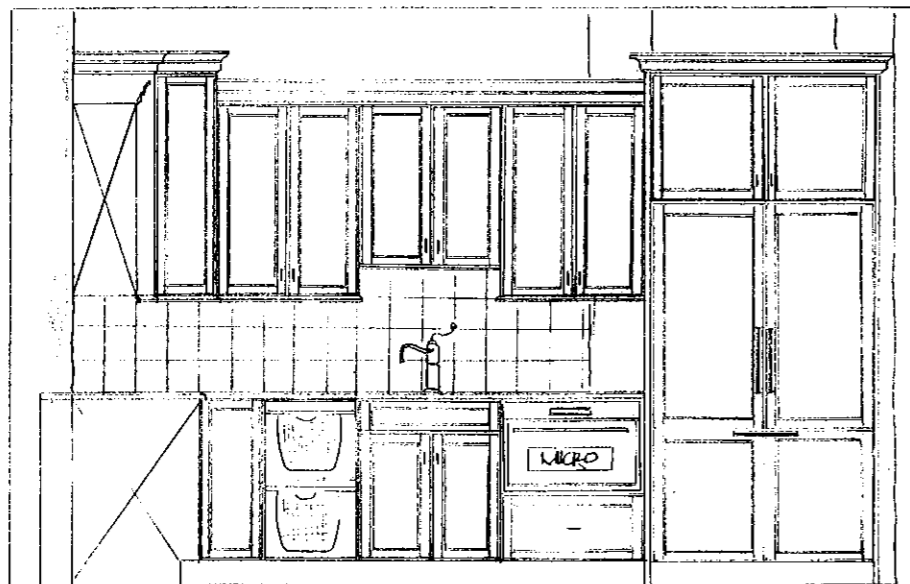

Wellborn 2010-2011 Design Contest Entry

Entry ID: 100259

#	Customer	Entry	Designer	Photographer
1	0001002315 RC Burmeister Inc	100259	Bob Burmeister Bob@MarcChristian.com 314.994.7111	Marc Christian Fine Cabinetry Bob@MarcChristian.com 314.994.7111 Owner: Entrant
Project		Project Details		Project Date
Modern Farmhouse		Large Kitchen (>42 sqft of Countertops) Type: New Construction Size:24x12		01/2010
Series	Door Style	Species	Finish	
Premier	Madison Square	Maple	Antique Evergreen	
Description				
<p>When the owners built their vacation home in 2009, they wanted to add modern touches while still remaining true to the home's location on family's farm in the country. The design of the cabinetry complements the house's Craftsman style with massive posts and arching beams. The selected finishes of painted sage green and distressed midnight black are true to the design and add to the lived in quality. The one of a kind characteristics come not just from the cabinet style, but also from the bead board, seeded glass door inserts and carved turnings. The hammered copper sinks with reverse-hammered stars add to the natural theme.</p> <p>The layout is very user friendly, while still excellent for family dinners and entertaining with the curved raised seating area. Random distressed wood plank flooring, iron cabinet pulls, 2x2 slate mosaic backsplash, timber beamed wood ceiling, and natural stone countertops are true to the architecture of the home. The industrial lighting and professional style stainless steel Thermador range top, Thermador double ovens, and Sharp microwave drawer add to the home's modernized appeal. Other appliances are fully integrated and hidden behind matching wood cabinet panels. These include the Thermador 36" French door refrigerator, warming drawer and dual dishwashers.</p>				

KITCHEN LEFT WALL

KITCHEN CENTER WALL

KITCHEN RIGHT WALL

ISLAND FRONT

ISLAND RIGHT SIDE

ISLAND BACK