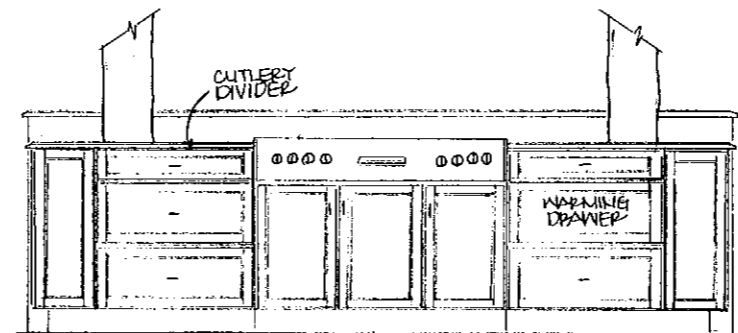

Wellborn 2010-2011 Design Contest Entry

Entry ID: 100259

#	Customer	Entry	Designer	Photographer
1	0001002315 RC Burmeister Inc	100259	Bob Burmeister Bob@MarcChristian.com 314.994.7111	Marc Christian Fine Cabinetry Bob@MarcChristian.com 314.994.7111 Owner: Entrant
Project		Project Details		Project Date
Modern Farmhouse		Large Kitchen (>42 sqft of Countertops) Type: New Construction Size:24x12		01/2010
Series	Door Style	Species	Finish	
Premier	Madison Square	Maple	Antique Evergreen	
Description				
<p>When the owners built their vacation home in 2009, they wanted to add modern touches while still remaining true to the home's location on family's farm in the country. The design of the cabinetry complements the house's Craftsman style with massive posts and arching beams. The selected finishes of painted sage green and distressed midnight black are true to the design and add to the lived in quality. The one of a kind characteristics come not just from the cabinet style, but also from the bead board, seeded glass door inserts and carved turnings. The hammered copper sinks with reverse-hammered stars add to the natural theme.</p> <p>The layout is very user friendly, while still excellent for family dinners and entertaining with the curved raised seating area. Random distressed wood plank flooring, iron cabinet pulls, 2x2 slate mosaic backsplash, timber beamed wood ceiling, and natural stone countertops are true to the architecture of the home. The industrial lighting and professional style stainless steel Thermador range top, Thermador double ovens, and Sharp microwave drawer add to the home's modernized appeal. Other appliances are fully integrated and hidden behind matching wood cabinet panels. These include the Thermador 36" French door refrigerator, warming drawer and dual dishwashers.</p>				

KITCHEN LEFT WALL

KITCHEN CENTER WALL

KITCHEN RIGHT WALL

ISLAND FRONT

ISLAND RIGHT SIDE

ISLAND BACK