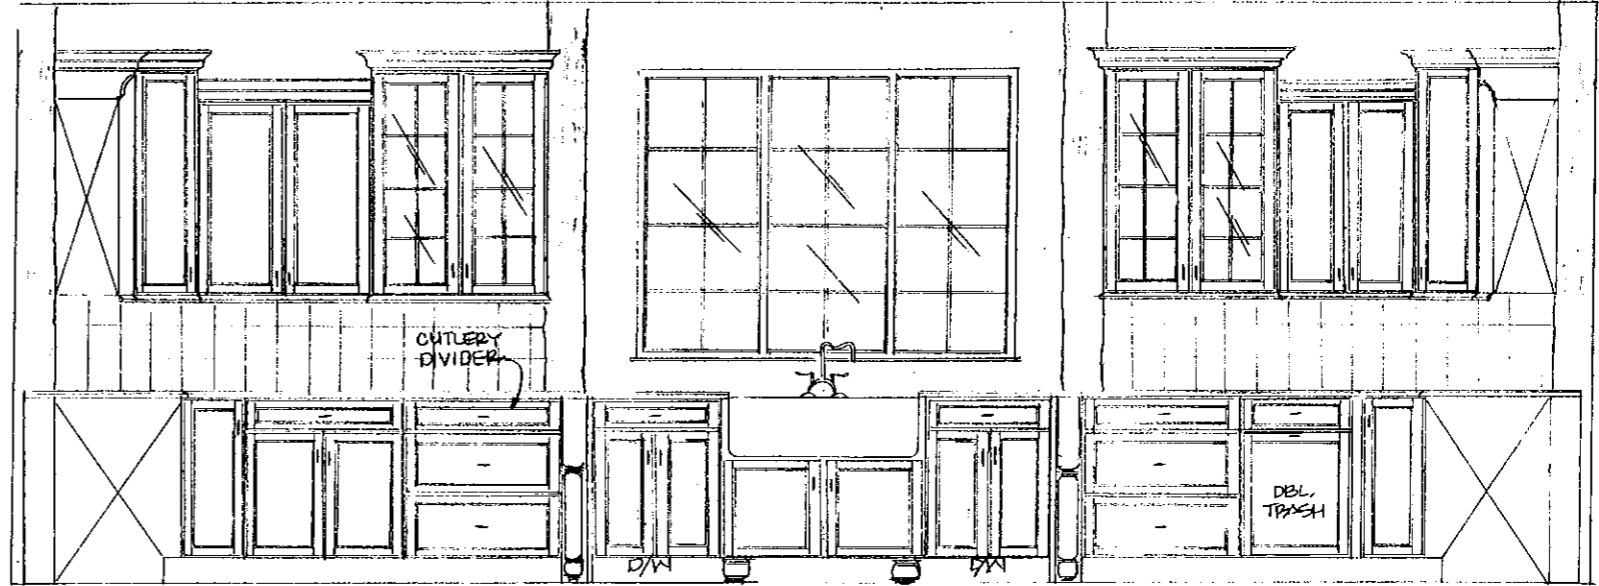

Wellborn 2010-2011 Design Contest Entry

Entry ID: 100259

#	Customer	Entry	Designer	Photographer
1	0001002315 RC Burmeister Inc	100259	Bob Burmeister Bob@MarcChristian.com 314.994.7111	Marc Christian Fine Cabinetry Bob@MarcChristian.com 314.994.7111 Owner: Entrant
Project		Project Details		Project Date
Modern Farmhouse		Large Kitchen (>42 sqft of Countertops) Type: New Construction Size:24x12		01/2010
Series	Door Style	Species	Finish	
Premier	Madison Square	Maple	Antique Evergreen	
Description				
<p>When the owners built their vacation home in 2009, they wanted to add modern touches while still remaining true to the home's location on family's farm in the country. The design of the cabinetry complements the house's Craftsman style with massive posts and arching beams. The selected finishes of painted sage green and distressed midnight black are true to the design and add to the lived in quality. The one of a kind characteristics come not just from the cabinet style, but also from the bead board, seeded glass door inserts and carved turnings. The hammered copper sinks with reverse-hammered stars add to the natural theme.</p> <p>The layout is very user friendly, while still excellent for family dinners and entertaining with the curved raised seating area. Random distressed wood plank flooring, iron cabinet pulls, 2x2 slate mosaic backsplash, timber beamed wood ceiling, and natural stone countertops are true to the architecture of the home. The industrial lighting and professional style stainless steel Thermador range top, Thermador double ovens, and Sharp microwave drawer add to the home's modernized appeal. Other appliances are fully integrated and hidden behind matching wood cabinet panels. These include the Thermador 36" French door refrigerator, warming drawer and dual dishwashers.</p>				

KITCHEN LEFT WALL

KITCHEN CENTER WALL

KITCHEN RIGHT WALL

ISLAND FRONT

ISLAND RIGHT SIDE

ISLAND BACK