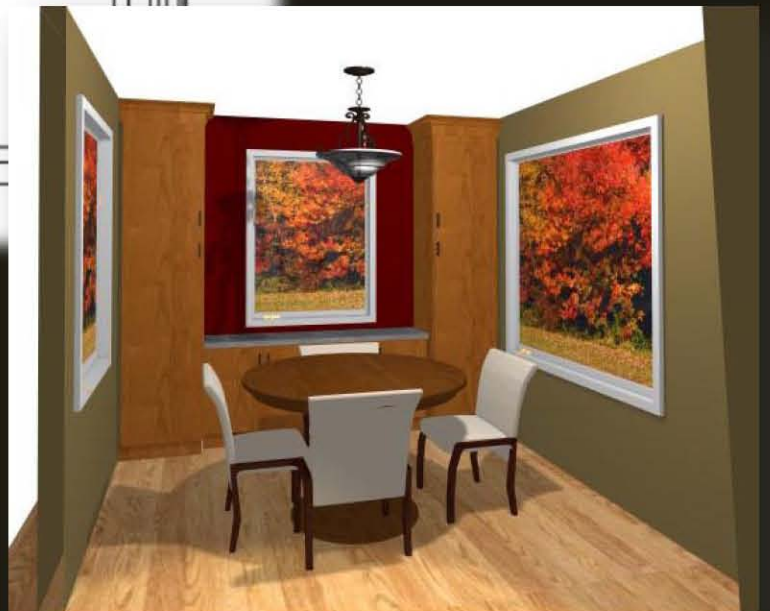

Wellborn 2010-2011 Design Contest Entry

Entry ID: 100343

#	Customer	Entry	Designer	Photographer
1	0001001880 Euro Custom Cabinets	100343	Crystal Kennedy crystal@pacificnwcabinetry.com 503.652.1268	photo art portraits info@photoartportraits.com 503.891.9354 Owner: Entrant
Project		Project Details		Project Date
Poletiek		Small Kitchen (<42 sqft of CounterTops) Type: Remodel Size:268 x 110		08/2010
Series	Door Style	Species		Finish
Select	Prairie	Cherry		Light
Description				
<p>This young couple had a beautiful traditional bungalow home, but with it came a cramped, dark kitchen that felt isolated from the dining and living room areas. And there was not near enough storage for their growing family. They wanted something more dramatic and open that fit the period of their home with some updated features.</p> <p>Problems:</p> <ul style="list-style-type: none"> -Small, cramped space with a secluded eating area behind -All white! They needed some color -Inadequate lighting made it feel dark and cave like -A low window limited where the cabinetry could go -The range and refrigerator were too close and didn't have enough landing space -Not enough storage <p>Solutions:</p> <ul style="list-style-type: none"> -Took out peninsula so that the line of sight continued thru kitchen -Removed soffits so that cabinetry could extend to the ceiling, giving them much more cabinet storage -Wellborn Prairie Cherry light cabinetry provided warmth and a style that complimented the style of the home -Solid granite countertops provided a beautiful and low maintenance surface perfect for a busy family -Subway tile backsplash provided an easy clean, beautiful backdrop that is period to the home -Updated recessed can lighting and under cabinet lighting helped illuminate the entire space -A 2 bin waste basket pullout next to the sink gave them a place to hide their trash and made for easy prep and clean up -Pullouts around the range gave them plenty of space to store the pots and pans that had been hanging -We added a banquette with tall storage to on the back wall creating both a beautiful accent and extra storage as well as a great surface for serving <p>The kitchen was finished off with a rich burgundy paint. They were thrilled with the dramatic look they had in their new space.</p>				