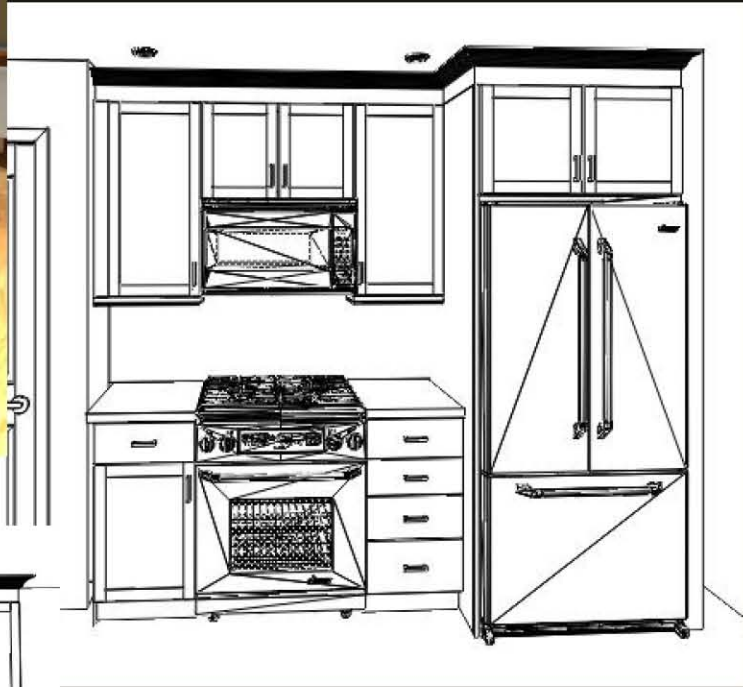

Wellborn 2010-2011 Design Contest Entry

Entry ID: 100343

#	Customer	Entry	Designer	Photographer
1	0001001880 Euro Custom Cabinets	100343	Crystal Kennedy crystal@pacificnwcabinetry.com 503.652.1268	photo art portraits info@photoartportraits.com 503.891.9354 Owner: Entrant
Project		Project Details		Project Date
Poletiek		Small Kitchen (<42 sqft of CounterTops) Type: Remodel Size:268 x 110		08/2010
Series	Door Style	Species		Finish
Select	Prairie	Cherry		Light
Description				
<p>This young couple had a beautiful traditional bungalow home, but with it came a cramped, dark kitchen that felt isolated from the dining and living room areas. And there was not near enough storage for their growing family. They wanted something more dramatic and open that fit the period of their home with some updated features.</p> <p>Problems:</p> <ul style="list-style-type: none"> -Small, cramped space with a secluded eating area behind -All white! They needed some color -Inadequate lighting made it feel dark and cave like -A low window limited where the cabinetry could go -The range and refrigerator were too close and didn't have enough landing space -Not enough storage <p>Solutions:</p> <ul style="list-style-type: none"> -Took out peninsula so that the line of sight continued thru kitchen -Removed soffits so that cabinetry could extend to the ceiling, giving them much more cabinet storage -Wellborn Prairie Cherry light cabinetry provided warmth and a style that complimented the style of the home -Solid granite countertops provided a beautiful and low maintenance surface perfect for a busy family -Subway tile backsplash provided an easy clean, beautiful backdrop that is period to the home -Updated recessed can lighting and under cabinet lighting helped illuminate the entire space -A 2 bin waste basket pullout next to the sink gave them a place to hide their trash and made for easy prep and clean up -Pullouts around the range gave them plenty of space to store the pots and pans that had been hanging -We added a banquette with tall storage to on the back wall creating both a beautiful accent and extra storage as well as a great surface for serving <p>The kitchen was finished off with a rich burgundy paint. They were thrilled with the dramatic look they had in their new space.</p>				