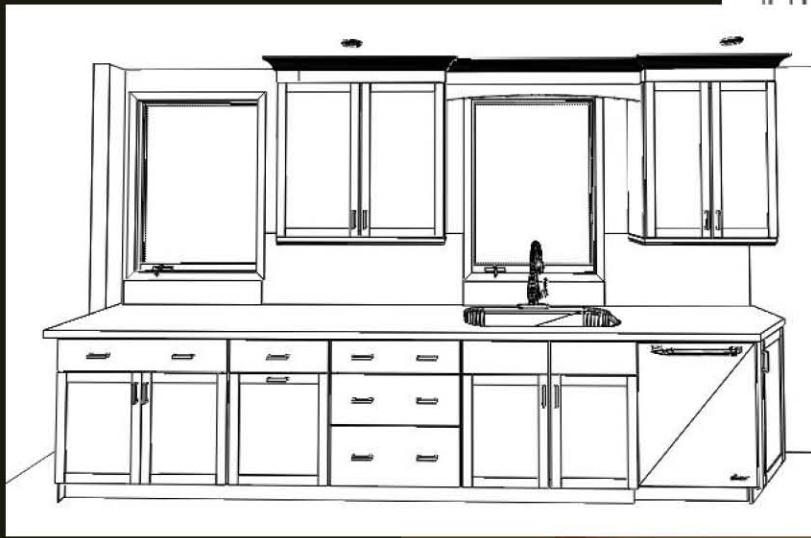

Wellborn 2010-2011 Design Contest Entry

Entry ID: 100343

#	Customer	Entry	Designer	Photographer
1	0001001880 Euro Custom Cabinets	100343	Crystal Kennedy crystal@pacificnwcabinetry.com 503.652.1268	photo art portraits info@photoartportraits.com 503.891.9354 Owner: Entrant
Project		Project Details		Project Date
Poletiek		Small Kitchen (<42 sqft of CounterTops) Type: Remodel Size:268 x 110		08/2010
Series	Door Style	Species		Finish
Select	Prairie	Cherry		Light
Description				
<p>This young couple had a beautiful traditional bungalow home, but with it came a cramped, dark kitchen that felt isolated from the dining and living room areas. And there was not near enough storage for their growing family. They wanted something more dramatic and open that fit the period of their home with some updated features.</p> <p>Problems:</p> <ul style="list-style-type: none"> -Small, cramped space with a secluded eating area behind -All white! They needed some color -Inadequate lighting made it feel dark and cave like -A low window limited where the cabinetry could go -The range and refrigerator were too close and didn't have enough landing space -Not enough storage <p>Solutions:</p> <ul style="list-style-type: none"> -Took out peninsula so that the line of sight continued thru kitchen -Removed soffits so that cabinetry could extend to the ceiling, giving them much more cabinet storage -Wellborn Prairie Cherry light cabinetry provided warmth and a style that complimented the style of the home -Solid granite countertops provided a beautiful and low maintenance surface perfect for a busy family -Subway tile backsplash provided an easy clean, beautiful backdrop that is period to the home -Updated recessed can lighting and under cabinet lighting helped illuminate the entire space -A 2 bin waste basket pullout next to the sink gave them a place to hide their trash and made for easy prep and clean up -Pullouts around the range gave them plenty of space to store the pots and pans that had been hanging -We added a banquette with tall storage to on the back wall creating both a beautiful accent and extra storage as well as a great surface for serving <p>The kitchen was finished off with a rich burgundy paint. They were thrilled with the dramatic look they had in their new space.</p>				