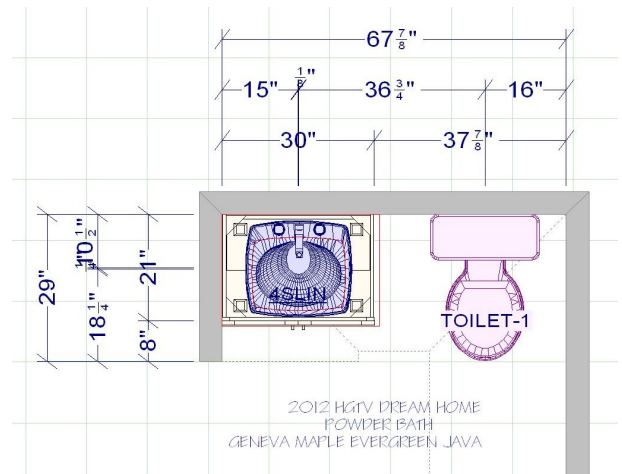

The Powder Bath

GENEVA MAPLE, EVERGREEN JAVA

Additional Information:

[ELEVATIONS](#)

[FLOOR PLAN](#)

[PERSPECTIVES](#)

WELLBORN
CABINET, INC.®
The Essence of Cabinetry

This information is not intended for reproduction or distribution. The designs included in this publication are strictly conceptual. All suggested dimensions and material lists supplied are subject to verification and adjustment on job site to fit job conditions.