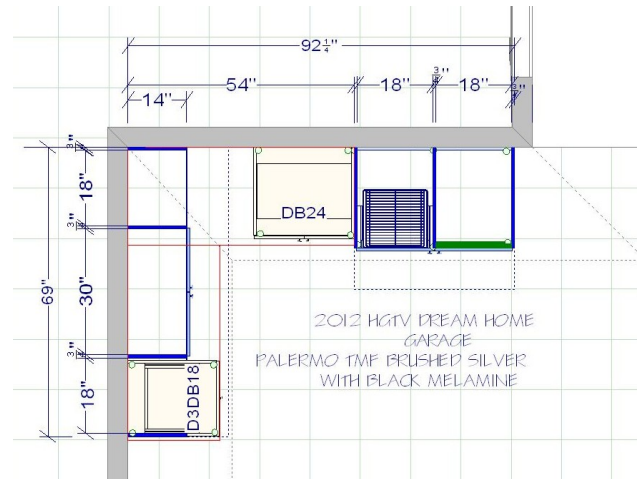

# The Powder Bath

**GENEVA MAPLE, EVERGREEN JAVA**

**Additional Information:**

[ELEVATIONS](#)

[FLOOR PLAN](#)

[PERSPECTIVES](#)

**WELLBORN**  
CABINET, INC.<sup>®</sup>  
*The Essence of Cabinetry*

This information is not intended for reproduction or distribution. The designs included in this publication are strictly conceptual. All suggested dimensions and material lists supplied are subject to verification and adjustment on job site to fit job conditions.

# The Garage

**PALERMO THERMOFOIL, BRUSHED SILVER**  
**PALERMO THERMOFOIL, BLACK**

**Additional Information:**

[ELEVATIONS](#)

[FLOOR PLAN](#)

[PERSPECTIVES](#)

This information is not intended for reproduction or distribution. The designs included in this publication are strictly conceptual. All suggested dimensions and material lists supplied are subject to verification and adjustment on job site to fit job conditions.