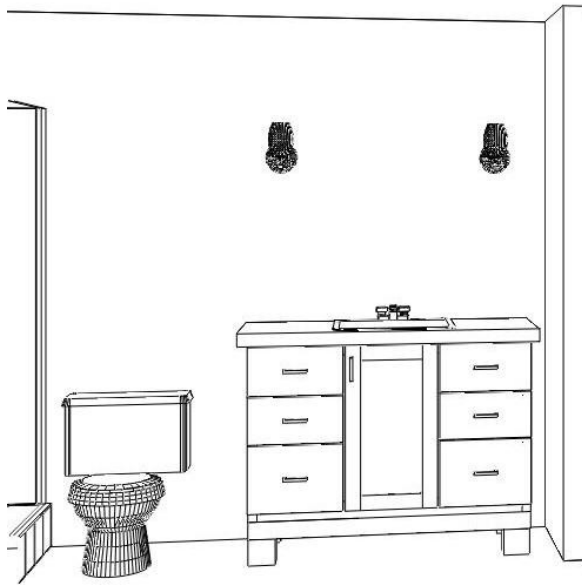

# Guest Suite 2 Closet

**PALERMO THERMOFOIL, LINEN**

**Additional Information:**

[ELEVATIONS](#)

[FLOOR PLAN](#)

[PERSPECTIVES](#)

**WELLBORN**  
CABINET, INC.<sup>®</sup>  
*The Essence of Cabinetry*

This information is not intended for reproduction or distribution. The designs included in this publication are strictly conceptual. All suggested dimensions and material lists supplied are subject to verification and adjustment on job site to fit job conditions.

# Changing Room Bath

**HENLOW MAPLE, SABLE CHARCOAL  
OLDE WORLD**

**Additional Information:**

[ELEVATIONS](#)

[FLOOR PLAN](#)

[PERSPECTIVES](#)

**WELLBORN**  
CABINET, INC.<sup>®</sup>  
*The Essence of Cabinetry*