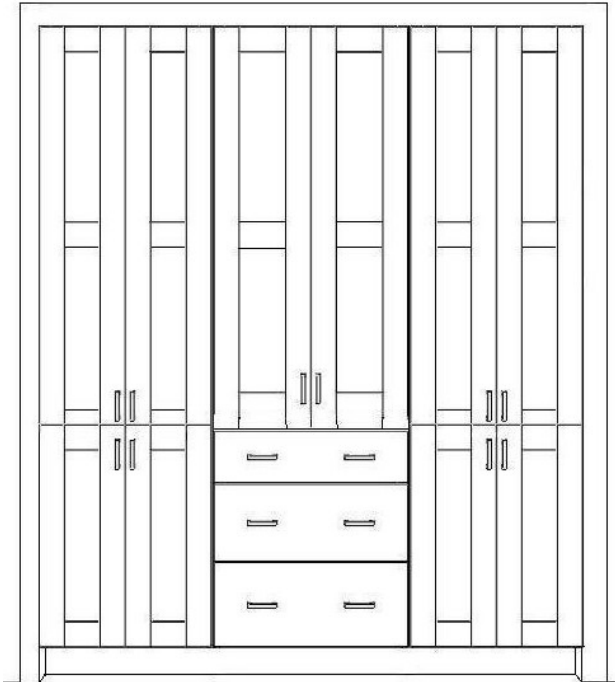

The Hall Pantry

BRISTOL MAPLE, CHESTNUT BRONZE

Additional Information:

[ELEVATIONS](#)

[FLOOR PLAN](#)

[PERSPECTIVES](#)