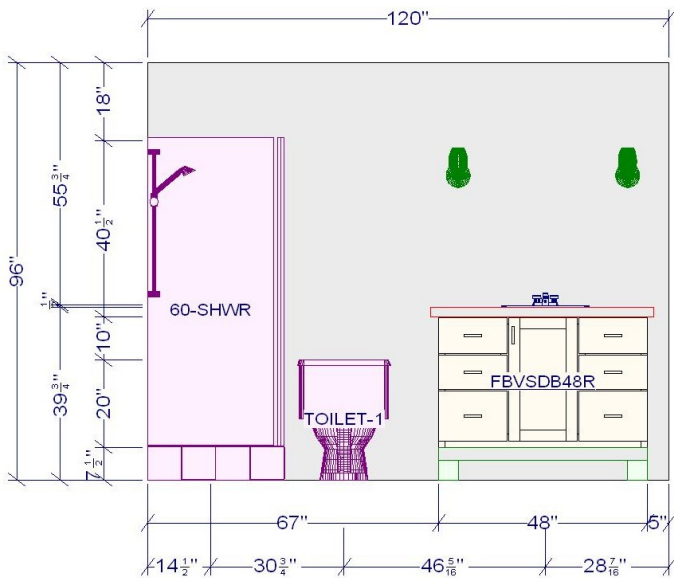

# Guest Suite 2 Closet

**PALERMO THERMOFOIL, LINEN**

**Additional Information:**

[ELEVATIONS](#)

[FLOOR PLAN](#)

[PERSPECTIVES](#)

**WELLBORN**  
CABINET, INC.<sup>®</sup>  
*The Essence of Cabinetry*

This information is not intended for reproduction or distribution. The designs included in this publication are strictly conceptual. All suggested dimensions and material lists supplied are subject to verification and adjustment on job site to fit job conditions.

# Changing Room Bath

**HENLOW MAPLE, SABLE CHARCOAL  
OLDE WORLD**

**Additional Information:**

[ELEVATIONS](#)

[FLOOR PLAN](#)

[PERSPECTIVES](#)

**WELLBORN**  
CABINET, INC.<sup>®</sup>  
*The Essence of Cabinetry*