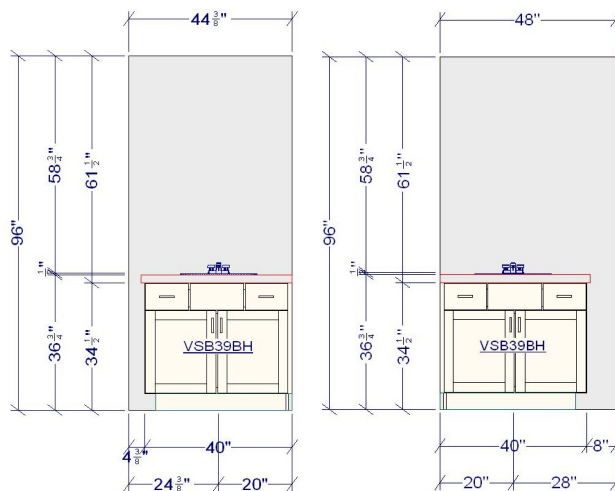

## HENLOW MAPLE, CHESTNUT

**Additional Information:**

[ELEVATIONS](#)

[FLOOR PLAN](#)

[PERSPECTIVES](#)

**WELLBORN**  
CABINET, INC.<sup>®</sup>  
*The Essence of Cabinetry*

This information is not intended for reproduction or distribution. The designs included in this publication are strictly conceptual. All suggested dimensions and material lists supplied are subject to verification and adjustment on job site to fit job conditions.

# The Master Closet

**MADISON MAPLE, CHESTNUT**

**Additional Information:**

[ELEVATIONS](#)

[FLOOR PLAN](#)

[PERSPECTIVES](#)

**WELLBORN**  
CABINET, INC.<sup>®</sup>  
*The Essence of Cabinetry*

This information is not intended for reproduction or distribution. The designs included in this publication are strictly conceptual. All suggested dimensions and material lists supplied are subject to verification and adjustment on job site to fit job conditions.