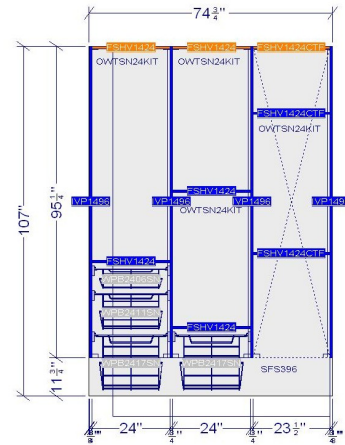

# Guest Suite 2 Closet

**PALERMO THERMOFOIL, LINEN**

**Additional Information:**

[ELEVATIONS](#)

[FLOOR PLAN](#)

[PERSPECTIVES](#)

**WELLBORN**  
CABINET, INC.<sup>®</sup>  
*The Essence of Cabinetry*

This information is not intended for reproduction or distribution. The designs included in this publication are strictly conceptual. All suggested dimensions and material lists supplied are subject to verification and adjustment on job site to fit job conditions.