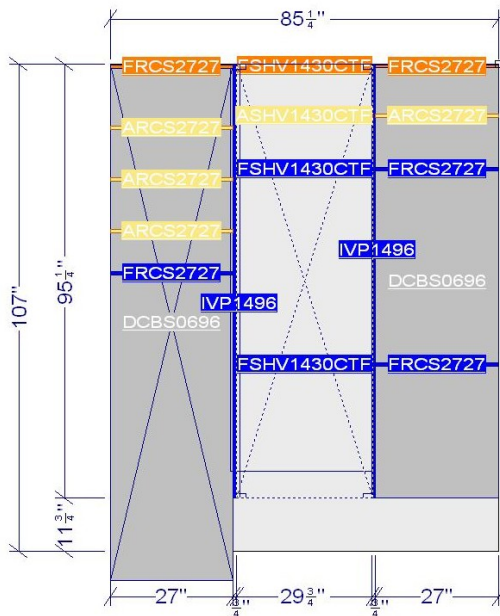

## HENLOW MAPLE, CHESTNUT

**Additional Information:**

[ELEVATIONS](#)

[FLOOR PLAN](#)

[PERSPECTIVES](#)

**WELLBORN**  
CABINET, INC.<sup>®</sup>  
*The Essence of Cabinetry*

This information is not intended for reproduction or distribution. The designs included in this publication are strictly conceptual. All suggested dimensions and material lists supplied are subject to verification and adjustment on job site to fit job conditions.

# The Master Closet

**MADISON MAPLE, CHESTNUT**

**Additional Information:**

[ELEVATIONS](#)

[FLOOR PLAN](#)

[PERSPECTIVES](#)

**WELLBORN**  
CABINET, INC.<sup>®</sup>  
*The Essence of Cabinetry*

This information is not intended for reproduction or distribution. The designs included in this publication are strictly conceptual. All suggested dimensions and material lists supplied are subject to verification and adjustment on job site to fit job conditions.

# Guest Suite 1 Closet

NEWPORT THERMOFOIL, LINEN

Additional Information:

[ELEVATIONS](#)

[FLOOR PLAN](#)

[PERSPECTIVES](#)

**WELLBORN**  
CABINET, INC.<sup>®</sup>  
*The Essence of Cabinetry*

This information is not intended for reproduction or distribution. The designs included in this publication are strictly conceptual. All suggested dimensions and material lists supplied are subject to verification and adjustment on job site to fit job conditions.