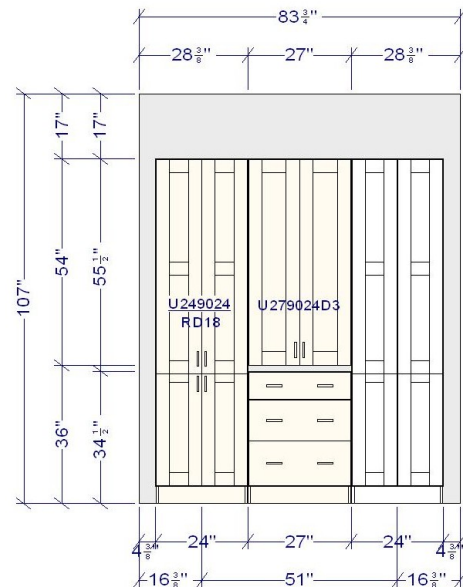

# The Hall Pantry

BRISTOL MAPLE, CHESTNUT BRONZE

Additional Information:

[ELEVATIONS](#)

[FLOOR PLAN](#)

[PERSPECTIVES](#)

**WELLBORN**  
CABINET, INC.<sup>®</sup>  
*The Essence of Cabinetry*

This information is not intended for reproduction or distribution. The designs included in this publication are strictly conceptual. All suggested dimensions and material lists supplied are subject to verification and adjustment on job site to fit job conditions.