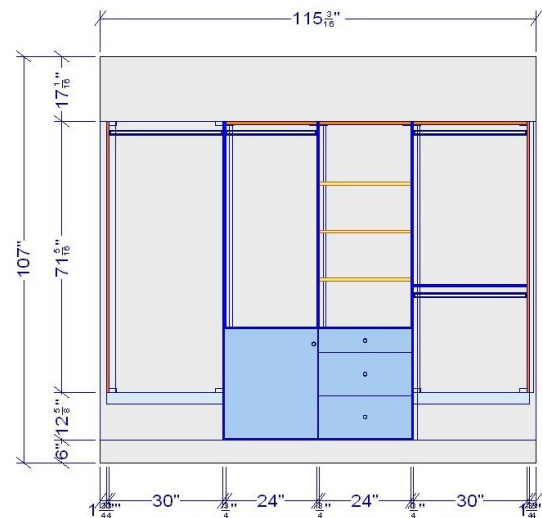

# The Master Closet

**MADISON MAPLE, CHESTNUT**

**Additional Information:**

[ELEVATIONS](#)

[FLOOR PLAN](#)

[PERSPECTIVES](#)

**WELLBORN**  
CABINET, INC.<sup>®</sup>  
*The Essence of Cabinetry*

This information is not intended for reproduction or distribution. The designs included in this publication are strictly conceptual. All suggested dimensions and material lists supplied are subject to verification and adjustment on job site to fit job conditions.

# Guest Suite 1 Closet

NEWPORT THERMOFOIL, LINEN

Additional Information:

[ELEVATIONS](#)

[FLOOR PLAN](#)

[PERSPECTIVES](#)

**WELLBORN**  
CABINET, INC.<sup>®</sup>  
*The Essence of Cabinetry*

This information is not intended for reproduction or distribution. The designs included in this publication are strictly conceptual. All suggested dimensions and material lists supplied are subject to verification and adjustment on job site to fit job conditions.