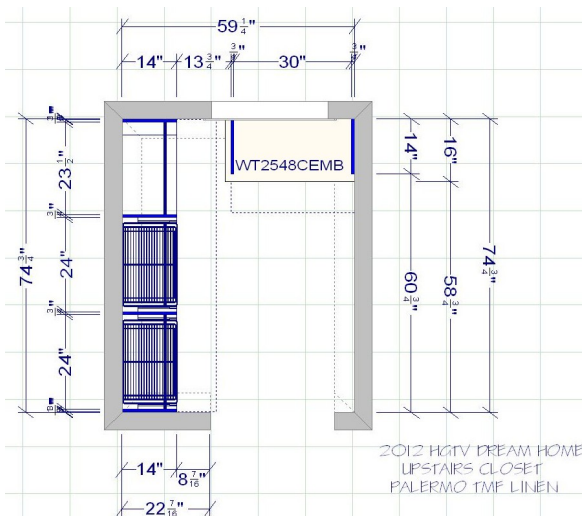

# Guest Suite 2 Closet

**PALERMO THERMOFOIL, LINEN**

**Additional Information:**

[ELEVATIONS](#)

[FLOOR PLAN](#)

[PERSPECTIVES](#)

**WELLBORN**  
CABINET, INC.<sup>®</sup>  
*The Essence of Cabinetry*

This information is not intended for reproduction or distribution. The designs included in this publication are strictly conceptual. All suggested dimensions and material lists supplied are subject to verification and adjustment on job site to fit job conditions.