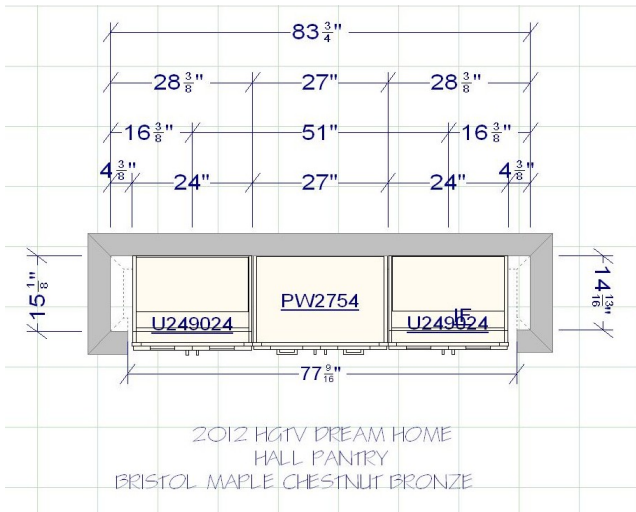

# The Hall Pantry

BRISTOL MAPLE, CHESTNUT BRONZE

Additional Information:

[ELEVATIONS](#)

[FLOOR PLAN](#)

[PERSPECTIVES](#)

**WELLBORN**  
CABINET, INC.<sup>®</sup>  
*The Essence of Cabinetry*

This information is not intended for reproduction or distribution. The designs included in this publication are strictly conceptual. All suggested dimensions and material lists supplied are subject to verification and adjustment on job site to fit job conditions.