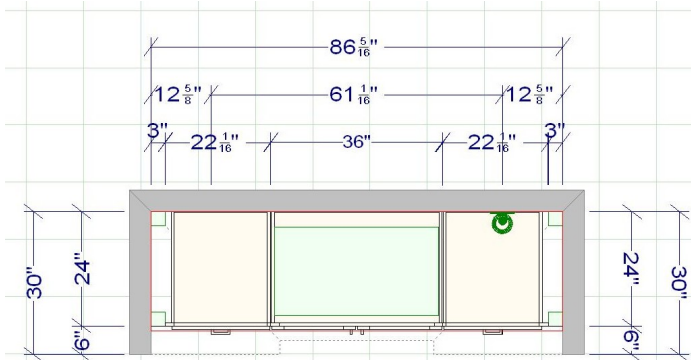

2012 HGTV DREAM HOME
UPSTAIRS BATH
HENLOW MAPLE BLEU BRONZE