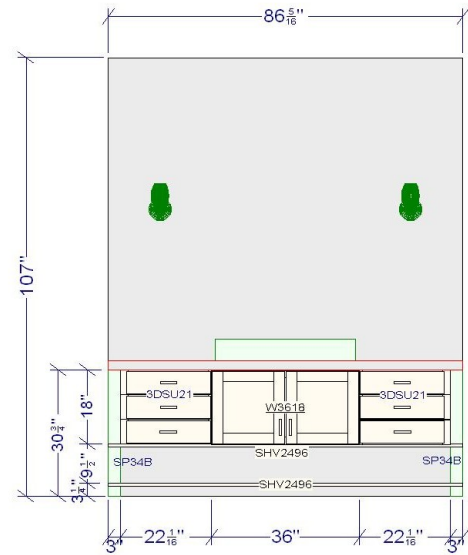

WELLBORN
CABINET, INC.®
The Essence of Cabinetry

This information is not intended for reproduction or distribution. The designs included in this publication are strictly conceptual. All suggested dimensions and material lists supplied are subject to verification and adjustment on job site to fit job conditions.