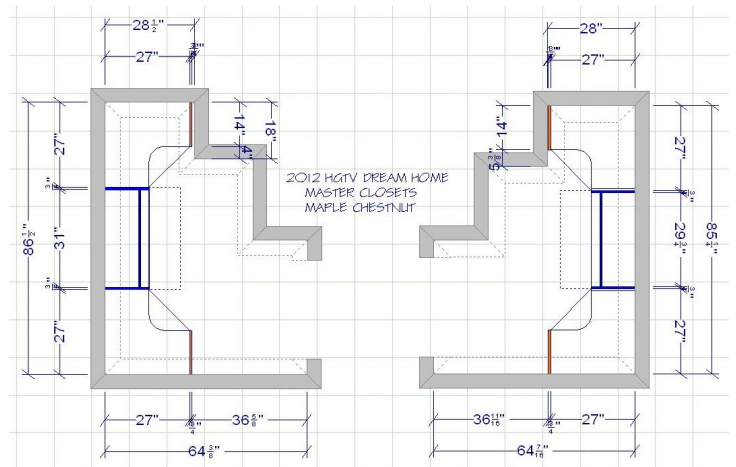

## HENLOW MAPLE, CHESTNUT

**Additional Information:**

[ELEVATIONS](#)

[FLOOR PLAN](#)

[PERSPECTIVES](#)

**WELLBORN**  
CABINET, INC.<sup>®</sup>  
*The Essence of Cabinetry*

This information is not intended for reproduction or distribution. The designs included in this publication are strictly conceptual. All suggested dimensions and material lists supplied are subject to verification and adjustment on job site to fit job conditions.

# The Master Closet

**MADISON MAPLE, CHESTNUT**

**Additional Information:**

[ELEVATIONS](#)

[FLOOR PLAN](#)

[PERSPECTIVES](#)

**WELLBORN**  
CABINET, INC.<sup>®</sup>  
*The Essence of Cabinetry*

This information is not intended for reproduction or distribution. The designs included in this publication are strictly conceptual. All suggested dimensions and material lists supplied are subject to verification and adjustment on job site to fit job conditions.

# Guest Suite 1 Closet

NEWPORT THERMOFOIL, LINEN

Additional Information:

[ELEVATIONS](#)

[FLOOR PLAN](#)

[PERSPECTIVES](#)

**WELLBORN**  
CABINET, INC.<sup>®</sup>  
*The Essence of Cabinetry*

This information is not intended for reproduction or distribution. The designs included in this publication are strictly conceptual. All suggested dimensions and material lists supplied are subject to verification and adjustment on job site to fit job conditions.