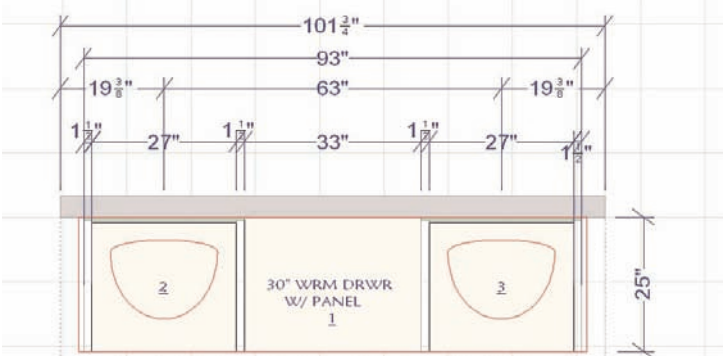

The Walk-Through Pantry

BARCELONA OAK, MEDIUM

Additional Information:

FLOOR PLAN

ELEVATIONS

HGTV DREAM HOME TOUR LINK

WELLBORN
CABINET, INC.[®]
The Essence of Cabinetry

This information is not intended for reproduction or distribution. The designs included in this publication are strictly conceptual. All suggested dimensions, designs and material lists supplied are subject to verification and adjustment on job site to fit job conditions.

The Master Bath

HANOVER INSET MAPLE, SAGE

Additional Information:

[FLOOR PLAN](#)

[ELEVATIONS](#)

[HGTV DREAM HOME TOUR LINK](#)

WELLBORN
CABINET, INC.[®]
The Essence of Cabinetry

HGTV DREAM HOME 2010
MASTER BATHROOM
HANOVER INSET NON-BEADED CONCEALED HINGE
MAPLE SAGE