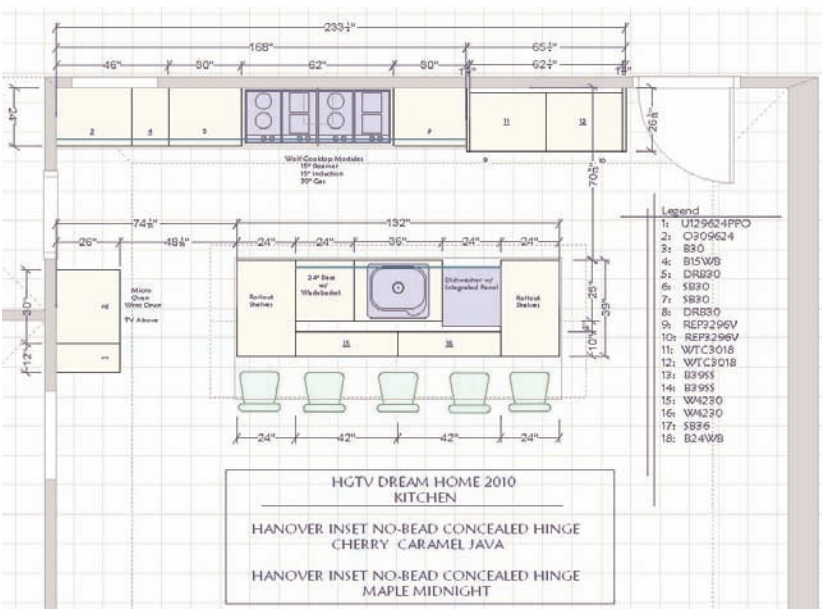

The Kitchen

HANOVER INSET CHERRY, CARAMEL JAVA
HANOVER INSET MAPLE, MIDNIGHT

Additional Information:

[FLOOR PLAN](#)

[ELEVATIONS](#)

[HGTV DREAM HOME](#)

[TOUR LINK](#)

WELLBORN
CABINET, INC.[®]
The Essence of Cabinetry