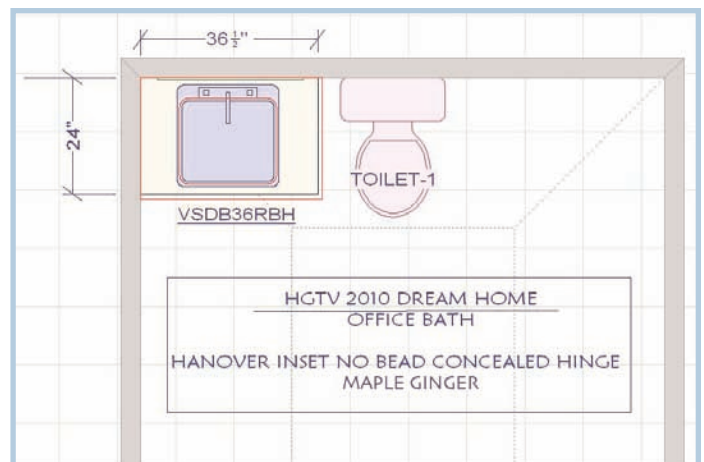

The Jack & Jill Bath

SANDIA MAPLE, DIVINITY

Additional Information:

[FLOOR PLAN](#)

[ELEVATIONS](#)

[HGTV DREAM HOME TOUR LINK](#)

WELLBORN
CABINET, INC.[®]
The Essence of Cabinetry

This information is not intended for reproduction or distribution. The designs included in this publication are strictly conceptual. All suggested dimensions, designs and material lists supplied are subject to verification and adjustment on job site to fit job conditions.

The Office Bath

HANOVER INSET MAPLE, GINGER

Additional Information:

FLOOR PLAN

ELEVATIONS

WELLBORN
CABINET, INC.[®]
The Essence of Cabinetry

This information is not intended for reproduction or distribution. The designs included in this publication are strictly conceptual. All suggested dimensions, designs and material lists supplied are subject to verification and adjustment on job site to fit job conditions.

Recycle Center

MILAN MAPLE, GINGER

Additional Information:

[FLOOR PLAN](#)

[ELEVATIONS](#)

[HGTV DREAM HOME TOUR LINK](#)

WELLBORN
CABINET, INC.[®]
The Essence of Cabinetry

This information is not intended for reproduction or distribution. The designs included in this publication are strictly conceptual. All suggested dimensions, designs and material lists supplied are subject to verification and adjustment on job site to fit job conditions.