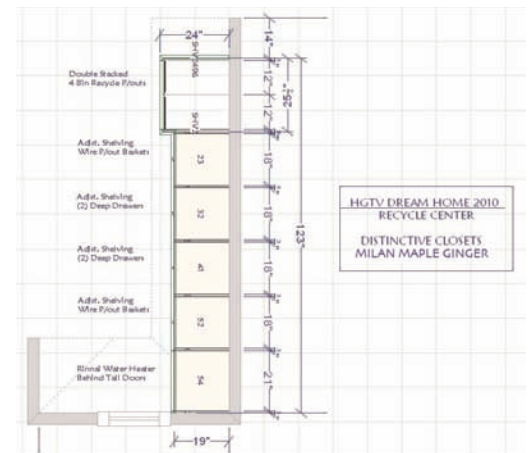

The Jack & Jill Bath

SANDIA MAPLE, DIVINITY

Additional Information:

[FLOOR PLAN](#)

[ELEVATIONS](#)

[HGTV DREAM HOME TOUR LINK](#)

WELLBORN
CABINET, INC.[®]
The Essence of Cabinetry

This information is not intended for reproduction or distribution. The designs included in this publication are strictly conceptual. All suggested dimensions, designs and material lists supplied are subject to verification and adjustment on job site to fit job conditions.

The Office Bath

HANOVER INSET MAPLE, GINGER

Additional Information:

FLOOR PLAN

ELEVATIONS

WELLBORN
CABINET, INC.[®]
The Essence of Cabinetry

This information is not intended for reproduction or distribution. The designs included in this publication are strictly conceptual. All suggested dimensions, designs and material lists supplied are subject to verification and adjustment on job site to fit job conditions.

Recycle Center

MILAN MAPLE, GINGER

Additional Information:

[FLOOR PLAN](#)

[ELEVATIONS](#)

[HGTV DREAM HOME TOUR LINK](#)

WELLBORN
CABINET, INC.[®]
The Essence of Cabinetry

This information is not intended for reproduction or distribution. The designs included in this publication are strictly conceptual. All suggested dimensions, designs and material lists supplied are subject to verification and adjustment on job site to fit job conditions.