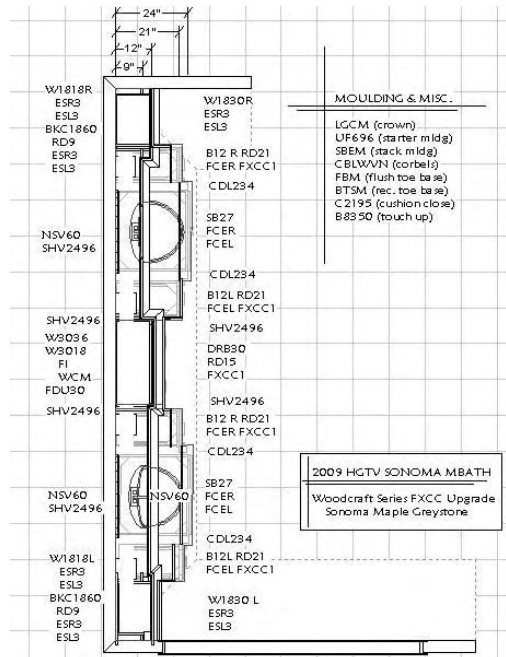

The Master Bath

SONOMA MAPLE, GREYSTONE

Additional Information:

[MATERIALS LIST](#)

[FLOOR PLAN](#)

[DREAM HOME TOUR LINK](#)

This information is not intended for reproduction or distribution. The designs included in this publication are strictly conceptual. All suggested dimensions, designs and material lists supplied are subject to verification and adjustment on job site to fit job conditions.

The Child's Bath

LANCASTER MAPLE, GLACIER

Additional Information:

[MATERIALS LIST](#)

[FLOOR PLAN](#)

[DREAM HOME TOUR LINK](#)

This information is not intended for reproduction or distribution. The designs included in this publication are strictly conceptual. All suggested dimensions, designs and material lists supplied are subject to verification and adjustment on job site to fit job conditions.