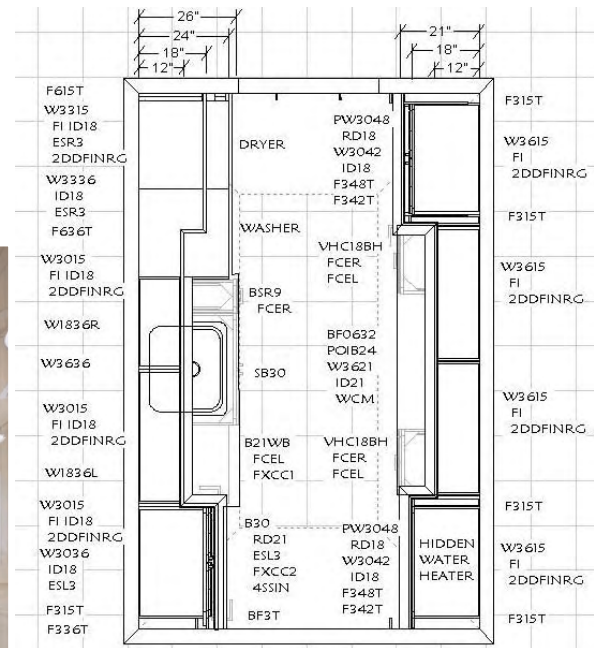

The Master Bath

SONOMA MAPLE, GREYSTONE

Additional Information:

[MATERIALS LIST](#)

[FLOOR PLAN](#)

[DREAM HOME TOUR LINK](#)

This information is not intended for reproduction or distribution. The designs included in this publication are strictly conceptual. All suggested dimensions, designs and material lists supplied are subject to verification and adjustment on job site to fit job conditions.

The Child's Bath

LANCASTER MAPLE, GLACIER

Additional Information:

[MATERIALS LIST](#)

[FLOOR PLAN](#)

[DREAM HOME TOUR LINK](#)

This information is not intended for reproduction or distribution. The designs included in this publication are strictly conceptual. All suggested dimensions, designs and material lists supplied are subject to verification and adjustment on job site to fit job conditions.

WELLBORN
CABINET, INC.
The Essence of Cabinetry

This information is not intended for reproduction or distribution. The designs included in this publication are strictly conceptual. All suggested dimensions, designs and material lists supplied are subject to verification and adjustment on job site to fit job conditions.

The Laundry

HARBOUR MAPLE, DIVINITY

Additional Information:

MATERIALS LIST

FLOOR PLAN

DREAM HOME TOUR LINK

This information is not intended for reproduction or distribution. The designs included in this publication are strictly conceptual. All suggested dimensions, designs and material lists supplied are subject to verification and adjustment on job site to fit job conditions.