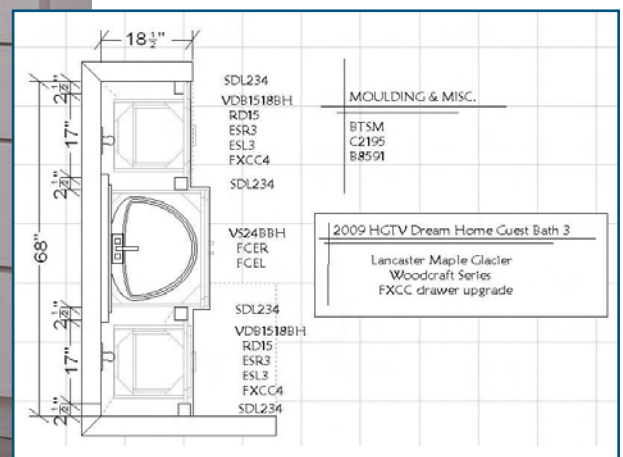

The Child's Bath

LANCASTER MAPLE, GLACIER

Additional Information:

[MATERIALS LIST](#)

[FLOOR PLAN](#)

[DREAM HOME TOUR LINK](#)

This information is not intended for reproduction or distribution. The designs included in this publication are strictly conceptual. All suggested dimensions, designs and material lists supplied are subject to verification and adjustment on job site to fit job conditions.

The Guest Bath

HANOVER MAPLE, MIDNIGHT

2009
HGTV
DREAMHOME
Giveaway

Additional Information:

MATERIALS LIST

FLOOR PLAN

DREAM HOME TOUR LINK

2009 HGTV Dream Home Guest Bath 2
 Hanover Maple Midnight
 Woodcraft Series
 FXCC drawer upgrade