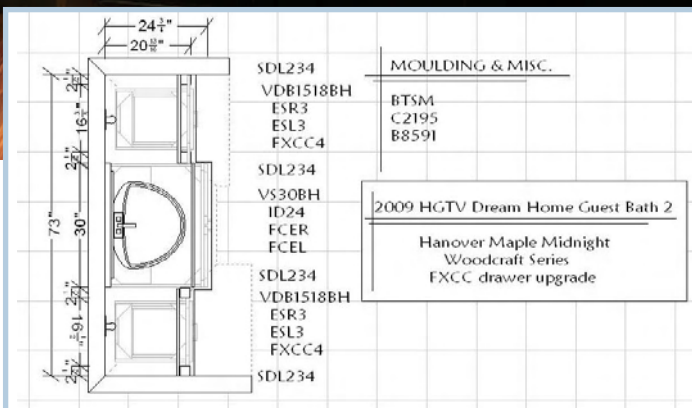

The Child's Bath

LANCASTER MAPLE, GLACIER

Additional Information:

[MATERIALS LIST](#)

[FLOOR PLAN](#)

[DREAM HOME TOUR LINK](#)

This information is not intended for reproduction or distribution. The designs included in this publication are strictly conceptual. All suggested dimensions, designs and material lists supplied are subject to verification and adjustment on job site to fit job conditions.

The Guest Bath

HANOVER MAPLE, MIDNIGHT

2009
HGTV
DREAMHOME
Giveaway

Additional Information:

MATERIALS LIST

FLOOR PLAN

DREAM HOME TOUR LINK

2009 HGTV Dream Home Guest Bath 2
 Hanover Maple Midnight
 Woodcraft Series
 FXCC drawer upgrade

The Laundry

HARBOUR MAPLE, DIVINITY

Additional Information:

MATERIALS LIST

FLOOR PLAN

DREAM HOME TOUR LINK

This information is not intended for reproduction or distribution. The designs included in this publication are strictly conceptual. All suggested dimensions, designs and material lists supplied are subject to verification and adjustment on job site to fit job conditions.