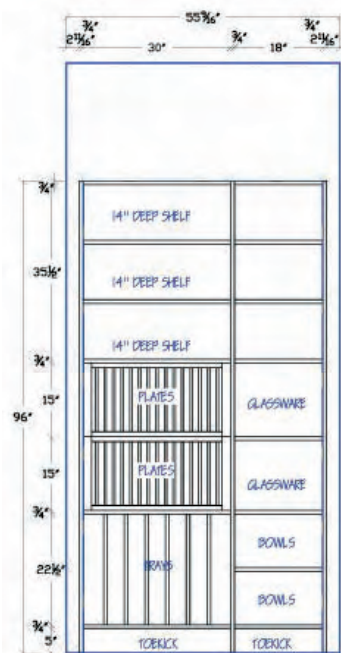

The Dish and Food Pantries

SEA SPRAY SQUARE THERMOFOIL, WHITE

Additional Information:

[DISH PANTRY MATERIALS LIST](#)

[FOOD PANTRY MATERIALS LIST](#)

[FLOOR PLAN](#)

[DREAM HOME TOUR LINK](#)

WELLBORN
CABINET, INC.[®]
The Essence of Cabinetry

The Master Bath

SONOMA MAPLE, GREYSTONE

Additional Information:

[MATERIALS LIST](#)

[FLOOR PLAN](#)

[DREAM HOME TOUR LINK](#)

This information is not intended for reproduction or distribution. The designs included in this publication are strictly conceptual. All suggested dimensions, designs and material lists supplied are subject to verification and adjustment on job site to fit job conditions.

The Child's Bath

LANCASTER MAPLE, GLACIER

Additional Information:

[MATERIALS LIST](#)

[FLOOR PLAN](#)

[DREAM HOME TOUR LINK](#)

This information is not intended for reproduction or distribution. The designs included in this publication are strictly conceptual. All suggested dimensions, designs and material lists supplied are subject to verification and adjustment on job site to fit job conditions.