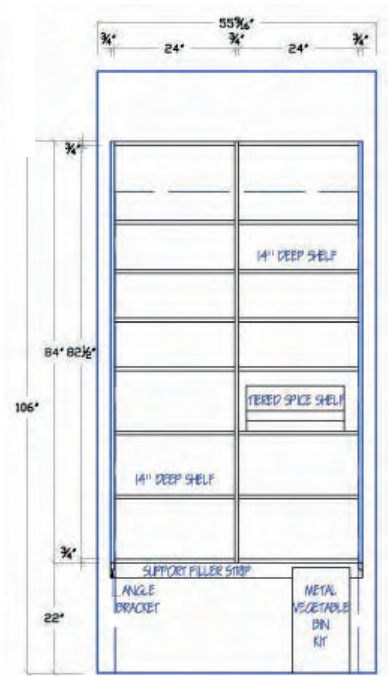

Additional Information:

[DISH PANTRY MATERIALS LIST](#)

[FOOD PANTRY MATERIALS LIST](#)

[FLOOR PLAN](#)

[DREAM HOME TOUR LINK](#)

WELLBORN
CABINET, INC.®
The Essence of Cabinetry

This information is not intended for reproduction or distribution. The designs included in this publication are strictly conceptual. All suggested dimensions, designs and material lists supplied are subject to verification and adjustment on job site to fit job conditions.