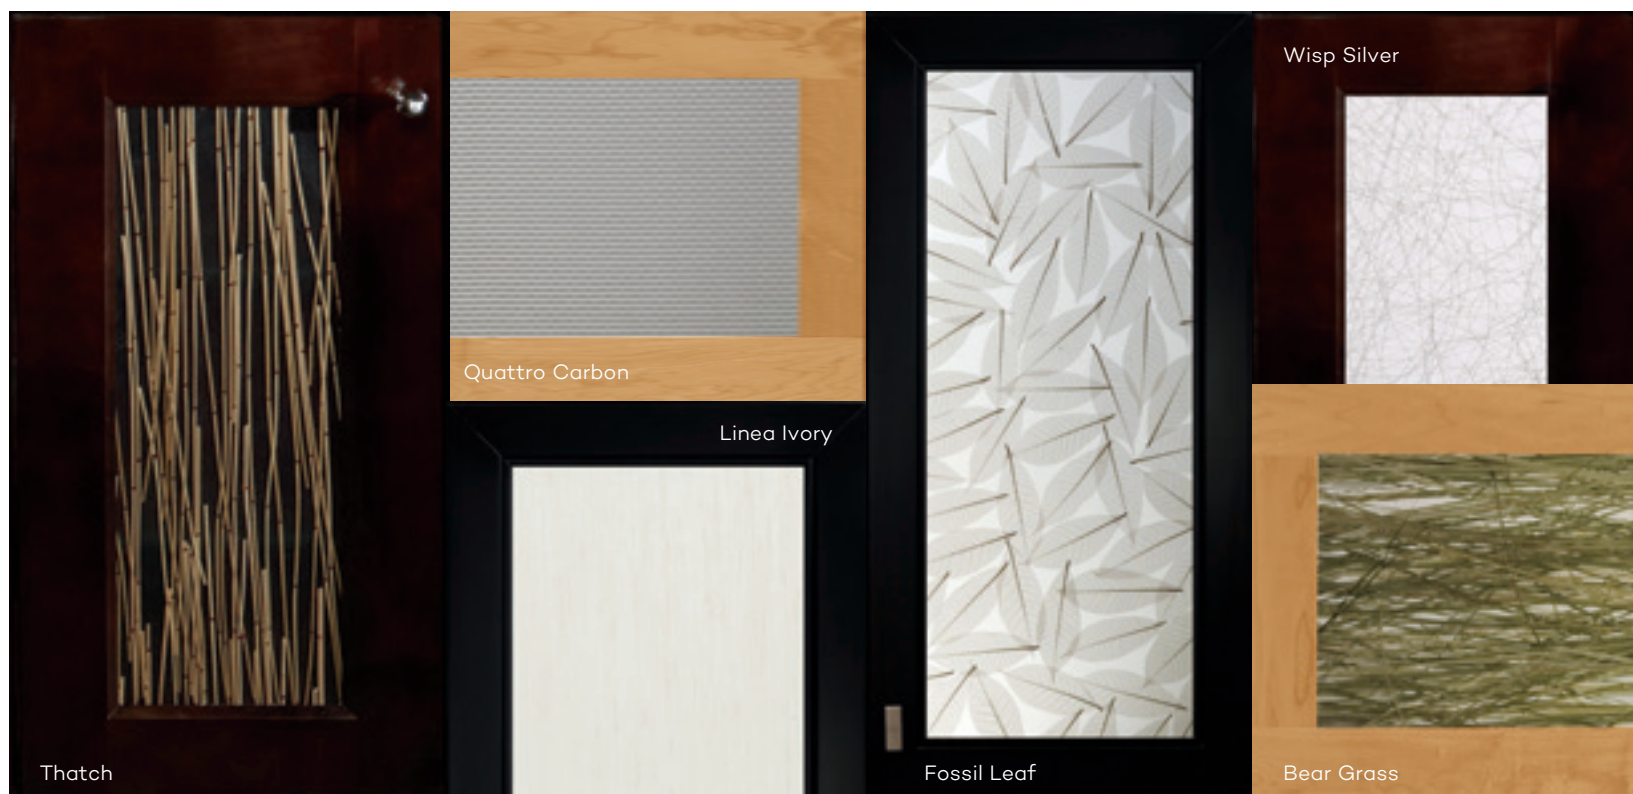

Shaker

Symphony

Traditional

Villa

Decorative Glass

Wire Mesh

Resin

Just Imagine