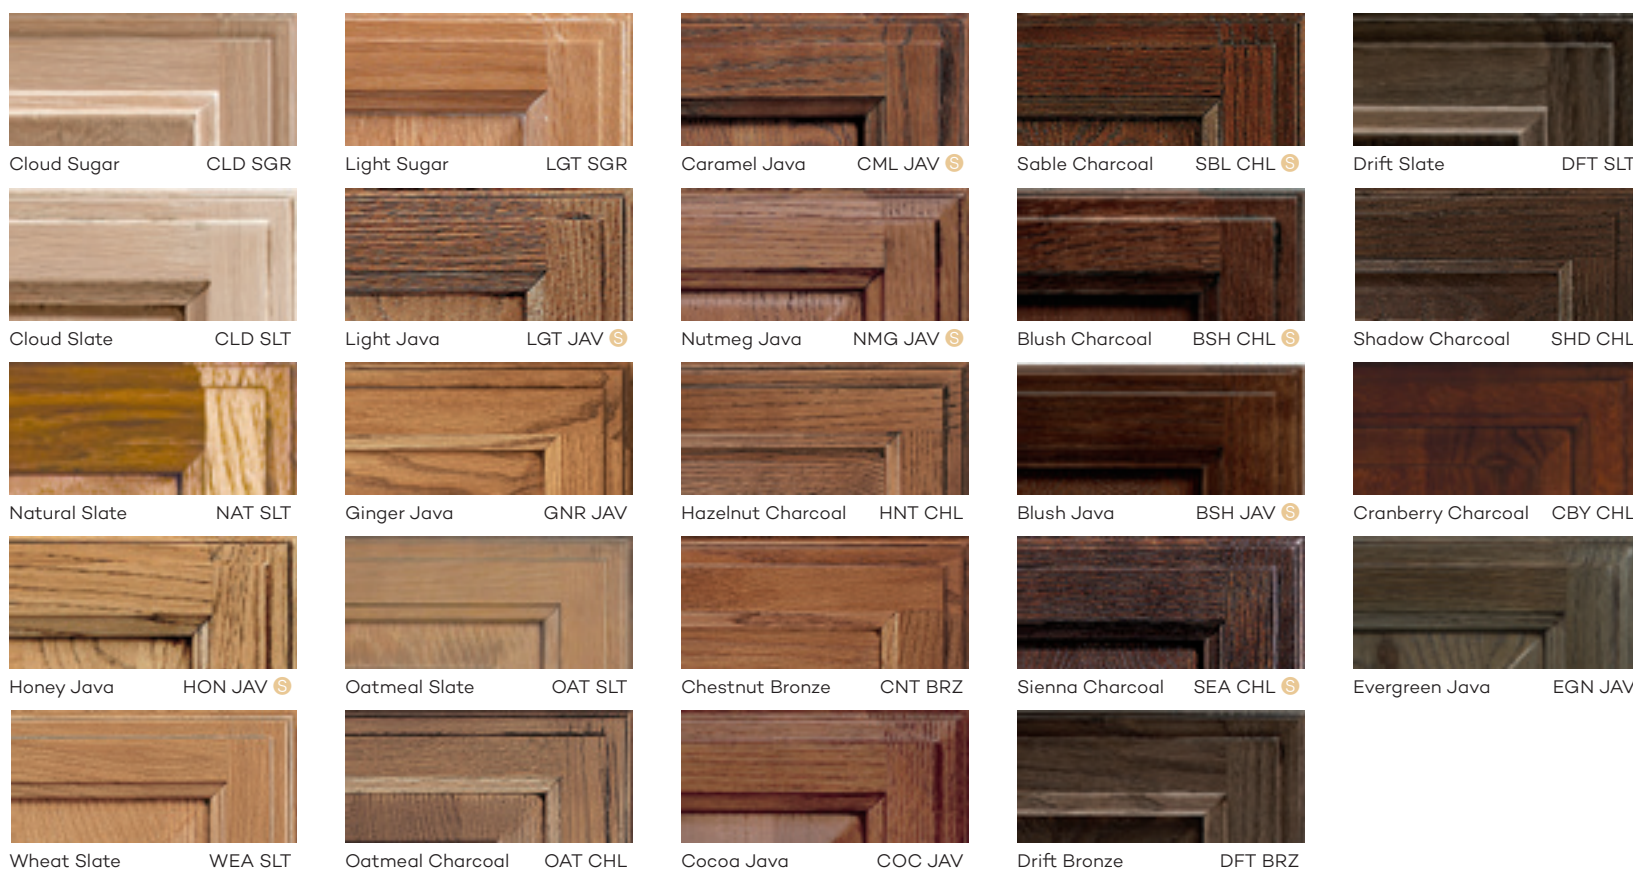

Maple Finishes

All maple and character maple door styles are available in color selections in the Premier Series and Estate Collection which presents unique choices for you. This color palette is created with both stained and painted finishes many of which can be enhanced with a glaze highlight and Finish Techniques.

 Available in maple in the Select Series.

Stains

Stains with Glazes

Paints

Paints with Glazes

Oak Finishes

Wellborn's color palette of stains and paints transform the beautiful grains of oak. This color palette is created with both stained and painted finishes in the Premier Series and Estate Collection. Many of these can be enhanced with a glaze highlight and Finish Techniques.

 Available in Select Series.

Stains

Stains with Glazes

Paints

Glacier GLR 

Vanilla VAN

Bleu BLU

Pebble PBL