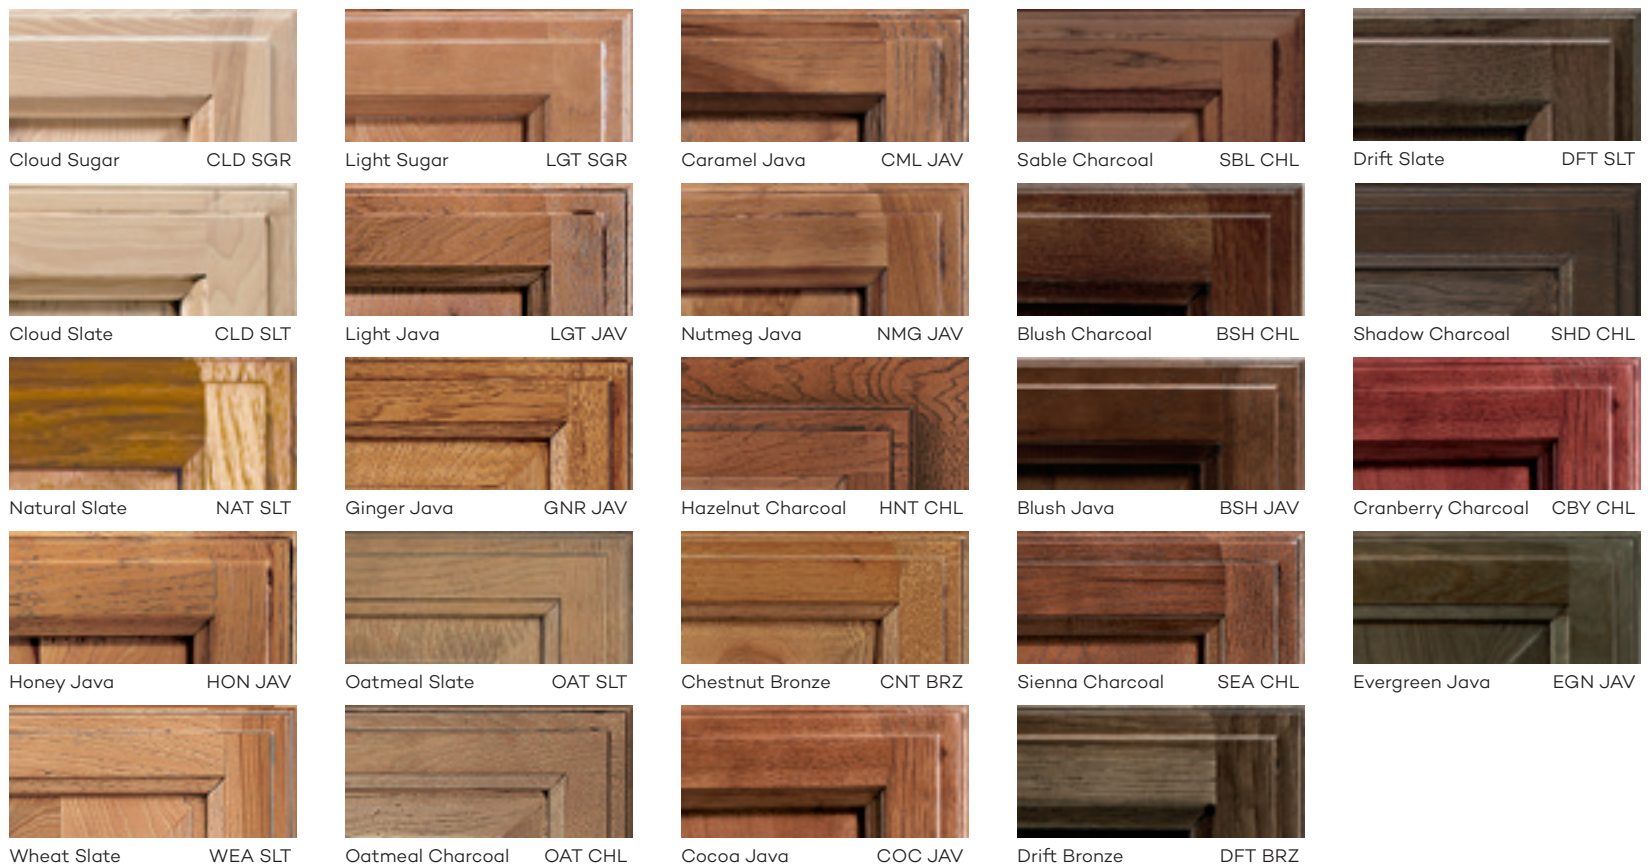

Glacier Java GLR JAV 

Vanilla Slate VAN SLT

Dove Slate DOV SLT 

Willow Slate WLO SLT

Divinity Java DIV JAV 

Sandstone Slate SND SLT 

Honey Butter Toffee HBR TOF

Pimento Charcoal PIM CHL

Crème Cappuccino CRM CAP

Pebble Java PBL JAV

Sage Mocha SAG MOC

Truffle Java TFL JAV

Hickory Finishes

Wellborn offers a color palette of stains and painted finishes in the Premier Series and Estate Collection for a design selection in hickory that complements many design styles. Many of the stains and painted finishes can be enhanced with a glaze highlight and Finish Techniques.

Stains

Stains with Glazes

Paints

Paints with Glazes

Cherry Finishes

The collection of cherry finishes is available on each cherry and character cherry door style in the Premier Series and Estate Collection, creating unique options for you. There are also selections of cherry stains that are highlighted with a glaze creating beautiful finish choices. The cherry finishes are also available with Finish Techniques to create a treasured look using random effects.

 Available in cherry in the Select Series.

Stains

Stains with Glazes

MDF Finishes

Wellborn offers a variety of finishes for you to choose from to add style to your Medium Density Fiberboard door in the Premier Series and Estate Collection. Our variety of paints will ensure that you find the perfect color for your perfect room.