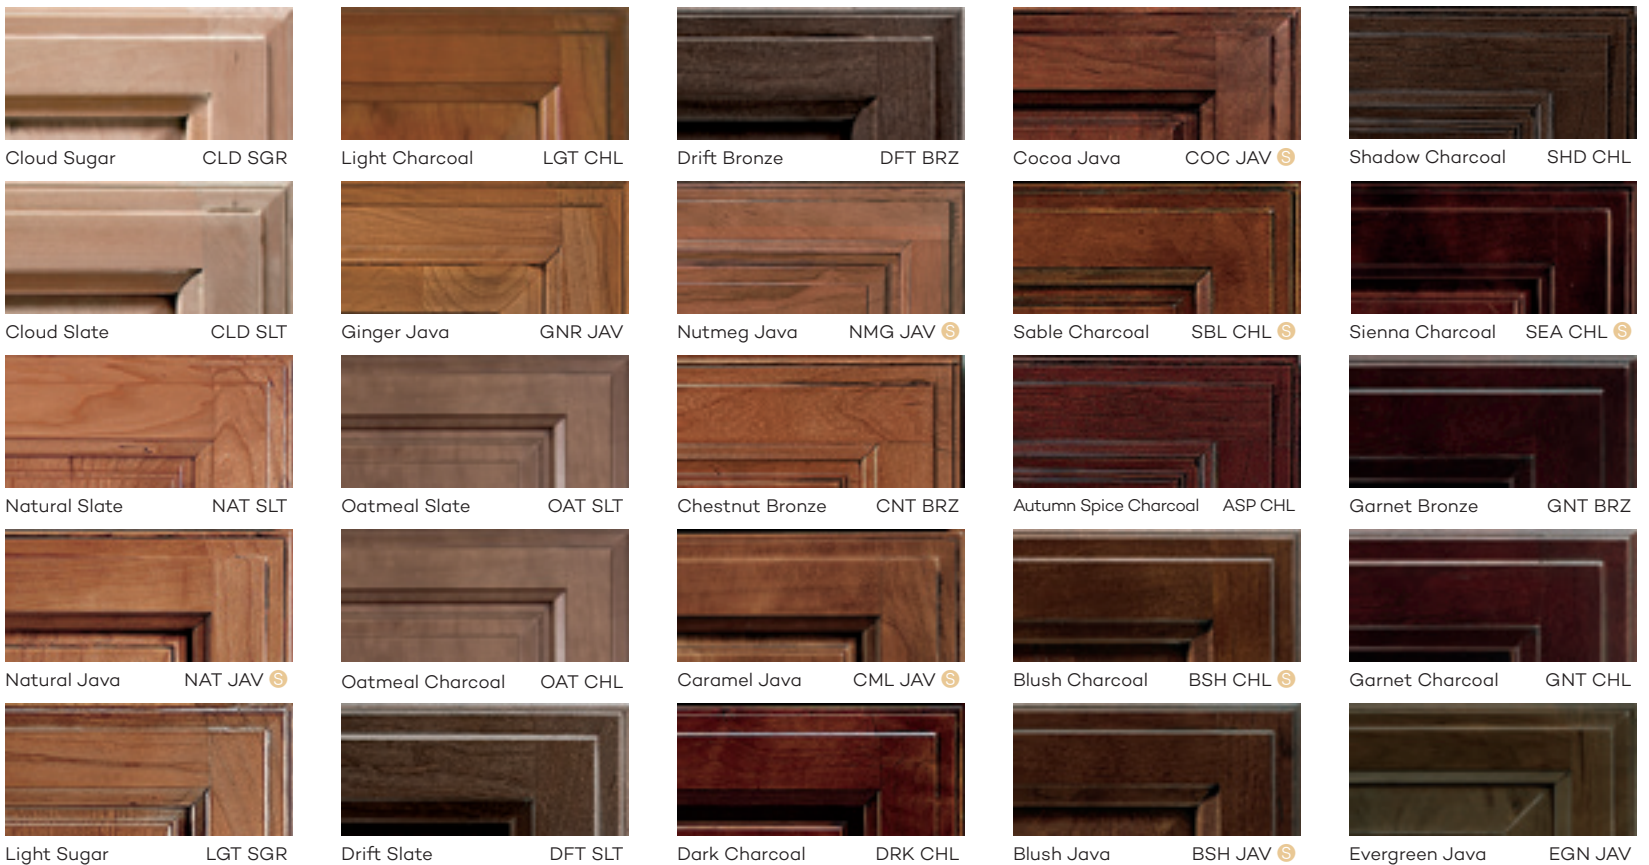

Crème Cappuccino CRM CAP

Pebble Java PBL JAV

Sage Mocha SAG MOC

Truffle Java TFL JAV

Hickory Finishes

Wellborn offers a color palette of stains and painted finishes in the Premier Series and Estate Collection for a design selection in hickory that complements many design styles. Many of the stains and painted finishes can be enhanced with a glaze highlight and Finish Techniques.

Stains

Stains with Glazes

Paints

Paints with Glazes

Cherry Finishes

The collection of cherry finishes is available on each cherry and character cherry door style in the Premier Series and Estate Collection, creating unique options for you. There are also selections of cherry stains that are highlighted with a glaze creating beautiful finish choices. The cherry finishes are also available with Finish Techniques to create a treasured look using random effects.

 Available in cherry in the Select Series.

Stains

Stains with Glazes

MDF Finishes

Wellborn offers a variety of finishes for you to choose from to add style to your Medium Density Fiberboard door in the Premier Series and Estate Collection. Our variety of paints will ensure that you find the perfect color for your perfect room.

 Available in Select Series.

Paints

Paints with Glazes

Thermofoil Finishes

Wellborn offers simplified style with our available color choices for Thermofoil in the Premier Series and Estate Collection. These colors are simply perfect for use in any room of the home.