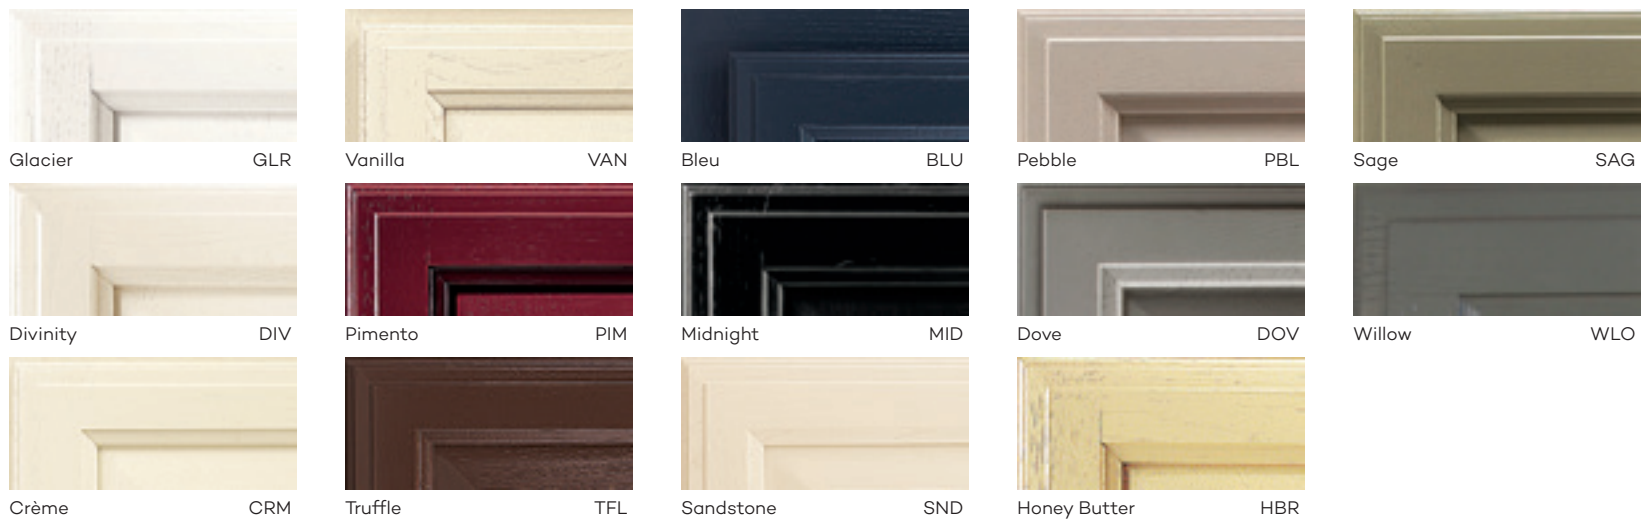

Crème Cappuccino CRM CAP

Pebble Java PBL JAV

Sage Mocha SAG MOC

Truffle Java TFL JAV

Hickory Finishes

Wellborn offers a color palette of stains and painted finishes in the Premier Series and Estate Collection for a design selection in hickory that complements many design styles. Many of the stains and painted finishes can be enhanced with a glaze highlight and Finish Techniques.

Stains

Stains with Glazes

Paints

Paints with Glazes

Cherry Finishes

The collection of cherry finishes is available on each cherry and character cherry door style in the Premier Series and Estate Collection, creating unique options for you. There are also selections of cherry stains that are highlighted with a glaze creating beautiful finish choices. The cherry finishes are also available with Finish Techniques to create a treasured look using random effects.

 Available in cherry in the Select Series.

Stains

Stains with Glazes

MDF Finishes

Wellborn offers a variety of finishes for you to choose from to add style to your Medium Density Fiberboard door in the Premier Series and Estate Collection. Our variety of paints will ensure that you find the perfect color for your perfect room.