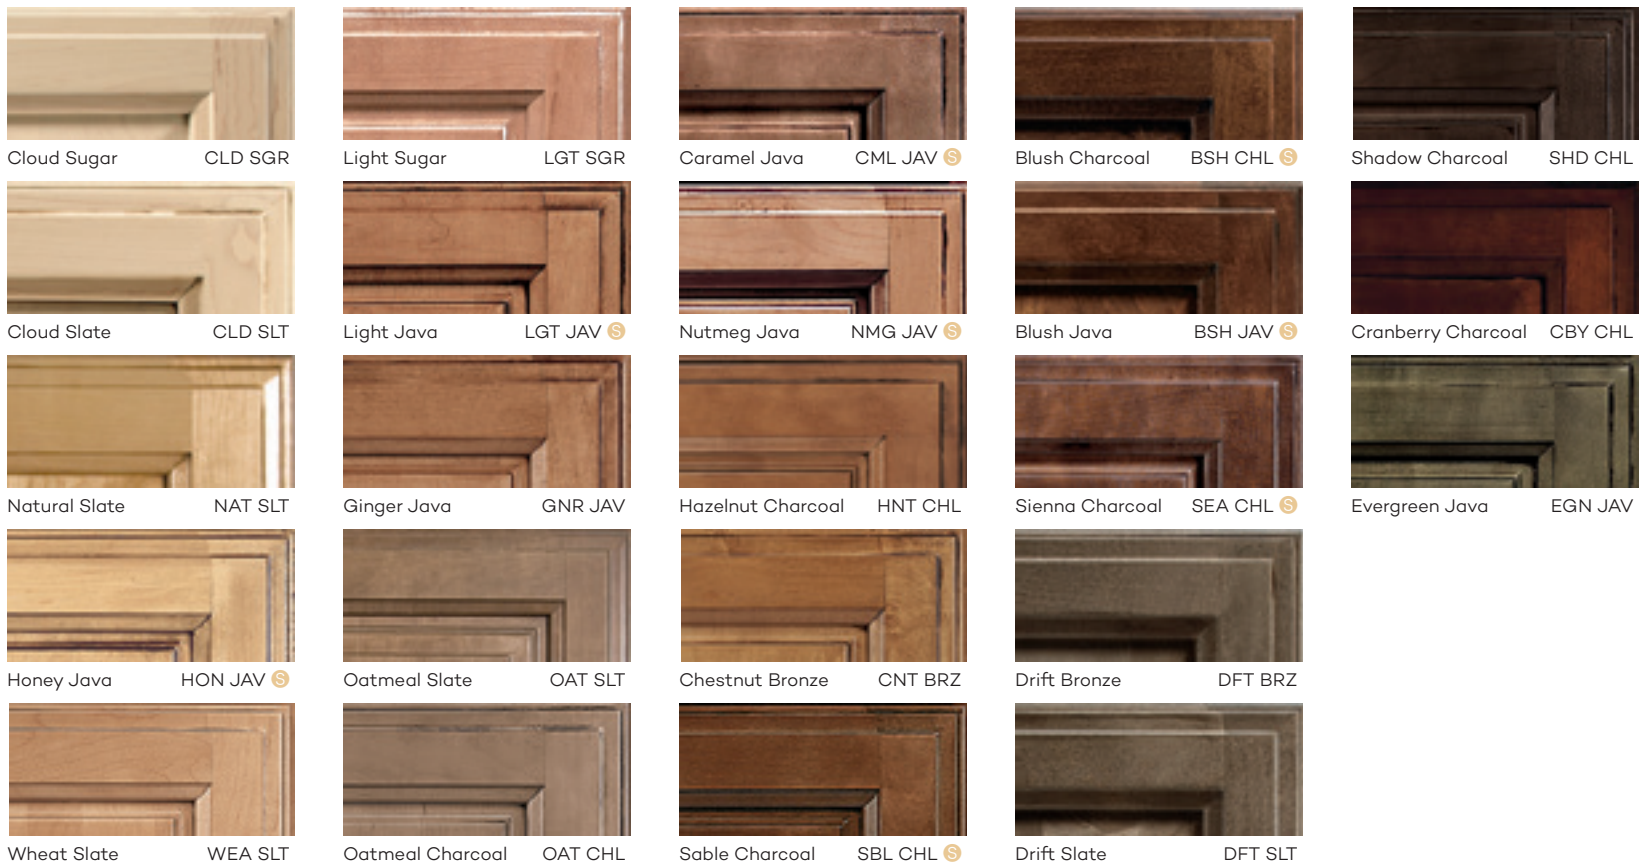

Sea Spray Square Thermofoil
Linen, CDF
TMF

Finishes

Your life in color.

ColorInspire[™]

ESTATE
COLLECTION[™]

Discover Your Color Inspiration

ColorInspire by the Estate Collection offers a broad selection of colors from the extensive paint programs of Sherwin Williams, Benjamin Moore and Valspar. We invite you to be yourself, be creative and be inspired.

Maple Finishes

All maple and character maple door styles are available in color selections in the Premier Series and Estate Collection which presents unique choices for you. This color palette is created with both stained and painted finishes many of which can be enhanced with a glaze highlight and Finish Techniques.

 Available in maple in the Select Series.

Stains

Stains with Glazes

Paints

Paints with Glazes

Oak Finishes

Wellborn's color palette of stains and paints transform the beautiful grains of oak. This color palette is created with both stained and painted finishes in the Premier Series and Estate Collection. Many of these can be enhanced with a glaze highlight and Finish Techniques.