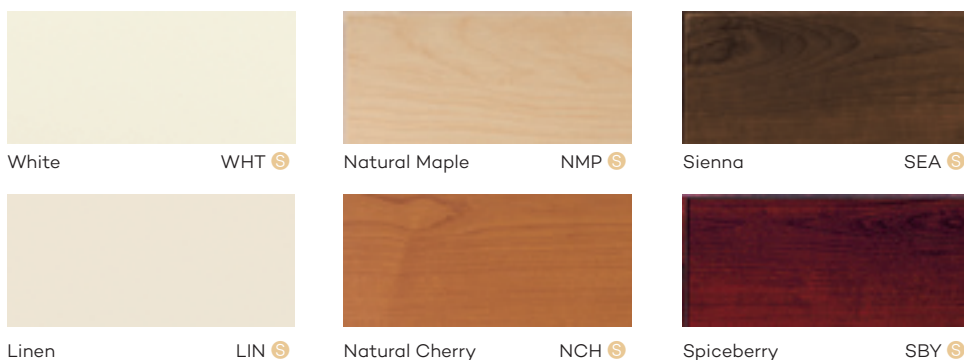

Stains

Stains with Glazes

Paints

Paints with Glazes

Cherry Finishes

The collection of cherry finishes is available on each cherry and character cherry door style in the Premier Series and Estate Collection, creating unique options for you. There are also selections of cherry stains that are highlighted with a glaze creating beautiful finish choices. The cherry finishes are also available with Finish Techniques to create a treasured look using random effects.

 Available in cherry in the Select Series.

Stains

Stains with Glazes

MDF Finishes

Wellborn offers a variety of finishes for you to choose from to add style to your Medium Density Fiberboard door in the Premier Series and Estate Collection. Our variety of paints will ensure that you find the perfect color for your perfect room.

 Available in Select Series.

Paints

Paints with Glazes

Thermofoil Finishes

Wellborn offers simplified style with our available color choices for Thermofoil in the Premier Series and Estate Collection. These colors are simply perfect for use in any room of the home.

 Available in Select Series.

Laminate Finishes

Laminate offers a variety of choices for designing sleek, contemporary styles. Laminates are available only in the Select Series.

Finish Techniques

Vintage

Time Worn Appearance