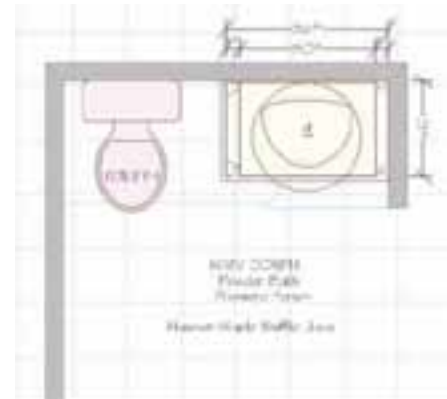

The Powder Bath

HANOVER MAPLE, TRUFFLE JAVA

Additional Information:

[FLOOR PLAN](#)

[PERSPECTIVE](#)

[ELEVATION](#)

WELLBORN
CABINET, INC.
The Essence of Cabinetry

This information is not intended for reproduction or distribution. The designs included in this publication are strictly conceptual. All suggested dimensions and material lists supplied are subject to verification and adjustment on job site to fit job conditions.

The Guest Bath

SONOMA MAPLE, GLACIER PEWTER

Additional Information:

[FLOOR PLAN](#)

[PERSPECTIVE](#)

[ELEVATION](#)

WELLBORN
CABINET, INC.
The Essence of Cabinetry

This information is not intended for reproduction or distribution. The designs included in this publication are strictly conceptual. All suggested dimensions and material lists supplied are subject to verification and adjustment on job site to fit job conditions.

The Refreshment Center

SANDIA MAPLE, MIDNIGHT

Additional Information:

[FLOOR PLAN](#)

[PERSPECTIVE](#)

[ELEVATION](#)

WELLBORN
CABINET, INC.
The Essence of Cabinetry

This information is not intended for reproduction or distribution. The designs included in this publication are strictly conceptual. All suggested dimensions and material lists supplied are subject to verification and adjustment on job site to fit job conditions.