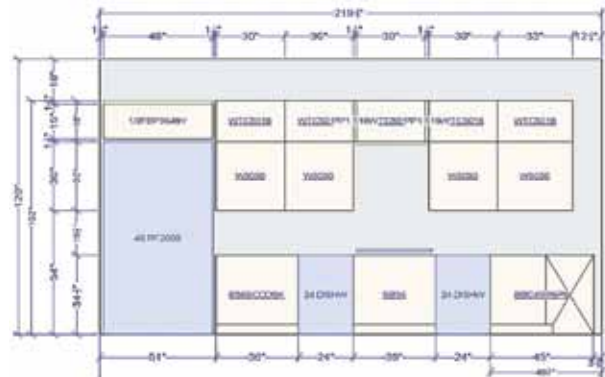

WELLBORN
CABINET, INC.
The Essence of Cabinetry

This information is not intended for reproduction or distribution. The designs included in this publication are strictly conceptual. All suggested dimensions and material lists supplied are subject to verification and adjustment on job site to fit job conditions.