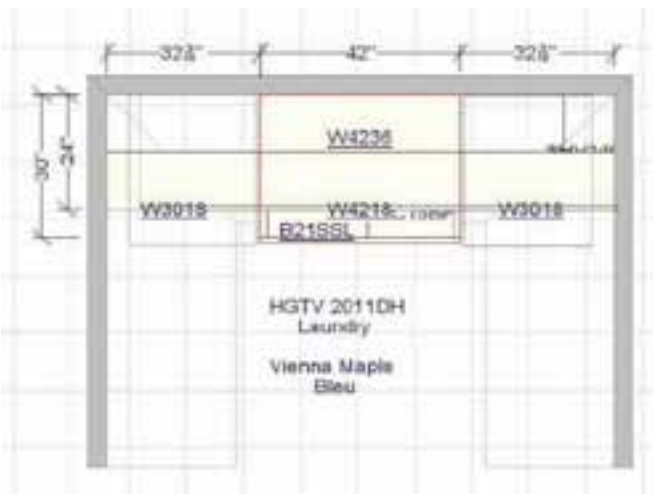

The Master Bath

MILAN MAPLE, PIMENTO

Additional Information:

[FLOOR PLAN](#)

[PERSPECTIVE](#)

[ELEVATION](#)

- Legend
- 1: SP345
 - 2: SP345
 - 3: SP345
 - 4: SP345
 - 5: VAPD120H
 - 6: SP345
 - 7: SP345
 - 8: SP345
 - 9: FDU24
 - 10: FDU24

The Refreshment Center

SANDIA MAPLE, MIDNIGHT

Additional Information:

[FLOOR PLAN](#)

[PERSPECTIVE](#)

[ELEVATION](#)

WELLBORN
CABINET, INC.
The Essence of Cabinetry

This information is not intended for reproduction or distribution. The designs included in this publication are strictly conceptual. All suggested dimensions and material lists supplied are subject to verification and adjustment on job site to fit job conditions.

The Laundry

VIENNA MAPLE, BLEU

Additional Information:

[FLOOR PLAN](#)

[PERSPECTIVE](#)

[ELEVATION](#)

WELLBORN
CABINET, INC.
The Essence of Cabinetry

This information is not intended for reproduction or distribution. The designs included in this publication are strictly conceptual. All suggested dimensions and material lists supplied are subject to verification and adjustment on job site to fit job conditions.