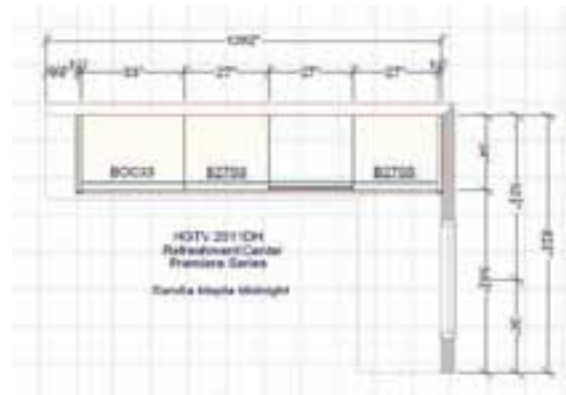

The Refreshment Center

SANDIA MAPLE, MIDNIGHT

Additional Information:

[FLOOR PLAN](#)

[PERSPECTIVE](#)

[ELEVATION](#)

WELLBORN
CABINET, INC.
The Essence of Cabinetry

This information is not intended for reproduction or distribution. The designs included in this publication are strictly conceptual. All suggested dimensions and material lists supplied are subject to verification and adjustment on job site to fit job conditions.