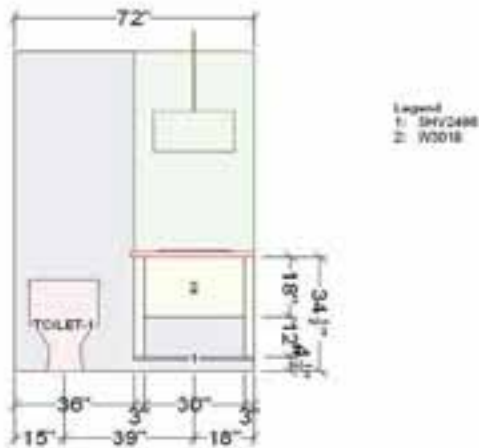

The Powder Bath

HANOVER MAPLE, TRUFFLE JAVA

Additional Information:

[FLOOR PLAN](#)

[PERSPECTIVE](#)

[ELEVATION](#)

WELLBORN
CABINET, INC.
The Essence of Cabinetry

This information is not intended for reproduction or distribution. The designs included in this publication are strictly conceptual. All suggested dimensions and material lists supplied are subject to verification and adjustment on job site to fit job conditions.

The Guest Bath

SONOMA MAPLE, GLACIER PEWTER

Additional Information:

[FLOOR PLAN](#)

[PERSPECTIVE](#)

[ELEVATION](#)

WELLBORN
CABINET, INC.
The Essence of Cabinetry

This information is not intended for reproduction or distribution. The designs included in this publication are strictly conceptual. All suggested dimensions and material lists supplied are subject to verification and adjustment on job site to fit job conditions.

The Refreshment Center

SANDIA MAPLE, MIDNIGHT

Additional Information:

[FLOOR PLAN](#)

[PERSPECTIVE](#)

[ELEVATION](#)

WELLBORN
CABINET, INC.
The Essence of Cabinetry

This information is not intended for reproduction or distribution. The designs included in this publication are strictly conceptual. All suggested dimensions and material lists supplied are subject to verification and adjustment on job site to fit job conditions.