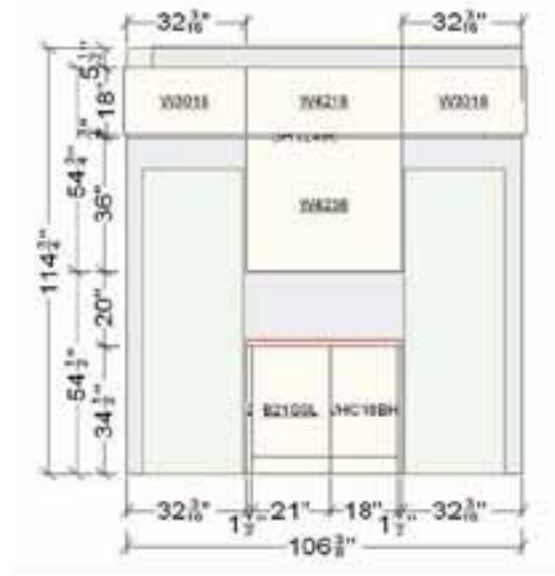

The Refreshment Center

SANDIA MAPLE, MIDNIGHT

Additional Information:

[FLOOR PLAN](#)

[PERSPECTIVE](#)

[ELEVATION](#)

WELLBORN
CABINET, INC.
The Essence of Cabinetry

This information is not intended for reproduction or distribution. The designs included in this publication are strictly conceptual. All suggested dimensions and material lists supplied are subject to verification and adjustment on job site to fit job conditions.

The Laundry

VIENNA MAPLE, BLEU

Additional Information:

[FLOOR PLAN](#)

[PERSPECTIVE](#)

[ELEVATION](#)

WELLBORN
CABINET, INC.
The Essence of Cabinetry

This information is not intended for reproduction or distribution. The designs included in this publication are strictly conceptual. All suggested dimensions and material lists supplied are subject to verification and adjustment on job site to fit job conditions.