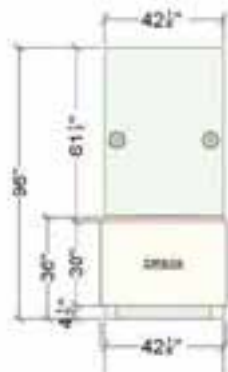

The Guest Bath

SONOMA MAPLE, GLACIER PEWTER

Additional Information:

[FLOOR PLAN](#)

[PERSPECTIVE](#)

[ELEVATION](#)

WELLBORN
CABINET, INC.
The Essence of Cabinetry

This information is not intended for reproduction or distribution. The designs included in this publication are strictly conceptual. All suggested dimensions and material lists supplied are subject to verification and adjustment on job site to fit job conditions.