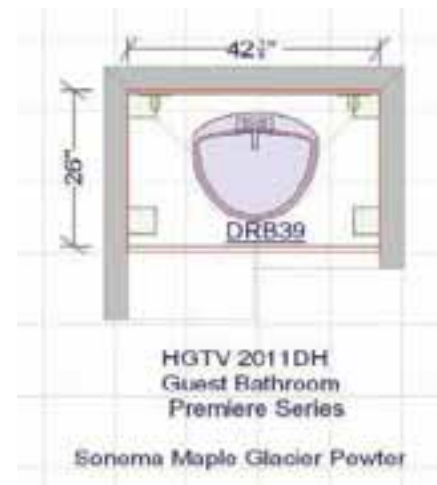

The Guest Bath

SONOMA MAPLE, GLACIER PEWTER

Additional Information:

[FLOOR PLAN](#)

[PERSPECTIVE](#)

[ELEVATION](#)

WELLBORN
CABINET, INC.
The Essence of Cabinetry

This information is not intended for reproduction or distribution. The designs included in this publication are strictly conceptual. All suggested dimensions and material lists supplied are subject to verification and adjustment on job site to fit job conditions.

The Refreshment Center

SANDIA MAPLE, MIDNIGHT

Additional Information:

[FLOOR PLAN](#)

[PERSPECTIVE](#)

[ELEVATION](#)

WELLBORN
CABINET, INC.
The Essence of Cabinetry

This information is not intended for reproduction or distribution. The designs included in this publication are strictly conceptual. All suggested dimensions and material lists supplied are subject to verification and adjustment on job site to fit job conditions.