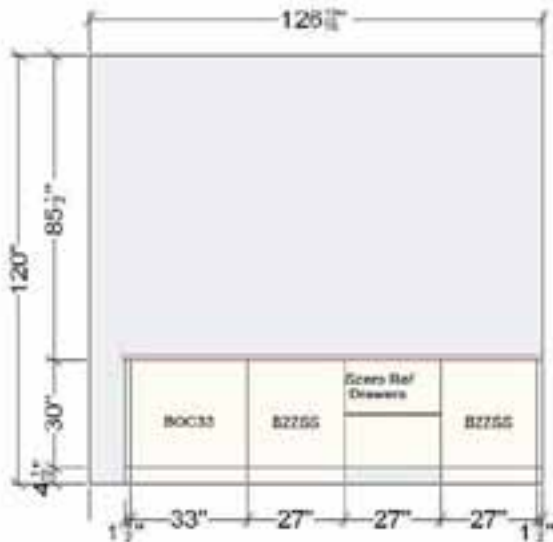

The Refreshment Center

SANDIA MAPLE, MIDNIGHT

Additional Information:

[FLOOR PLAN](#)

[PERSPECTIVE](#)

[ELEVATION](#)

WELLBORN
CABINET, INC.
The Essence of Cabinetry

This information is not intended for reproduction or distribution. The designs included in this publication are strictly conceptual. All suggested dimensions and material lists supplied are subject to verification and adjustment on job site to fit job conditions.

The Laundry

VIENNA MAPLE, BLEU

Additional Information:

[FLOOR PLAN](#)

[PERSPECTIVE](#)

[ELEVATION](#)

WELLBORN
CABINET, INC.
The Essence of Cabinetry

This information is not intended for reproduction or distribution. The designs included in this publication are strictly conceptual. All suggested dimensions and material lists supplied are subject to verification and adjustment on job site to fit job conditions.