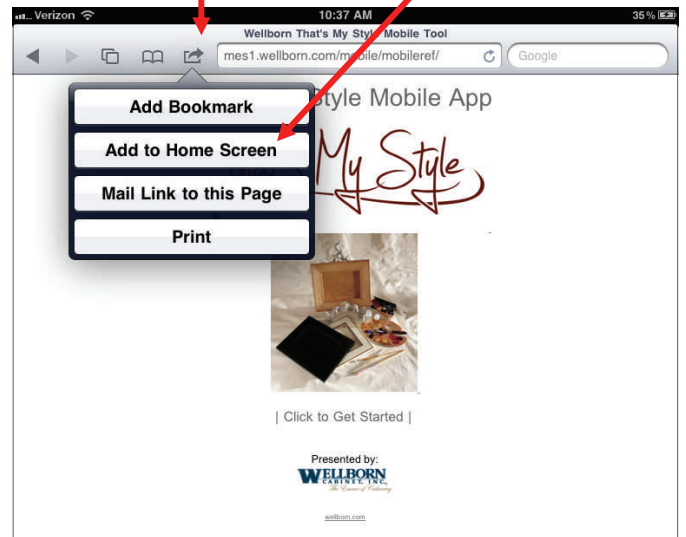

# Wellborn Mobile Apps

1. Click on the "That's My Style Icon"

2. Click on this icon and select "Add to Home Screen"

3. Type in "That's My Style" and click Blue "Add" button

4. Icon is now on Home Screen, click when you want to access.