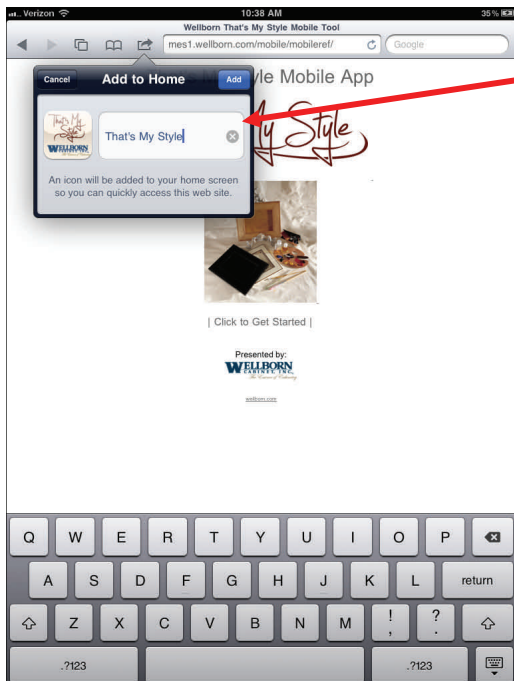

# Wellborn Mobile Apps

1. Click on the "That's My Style Icon"

2. Click on this icon and select "Add to Home Screen"

3. Type in "That's My Style" and click Blue "Add" button

4. Icon is now on Home Screen, click when you want to access.