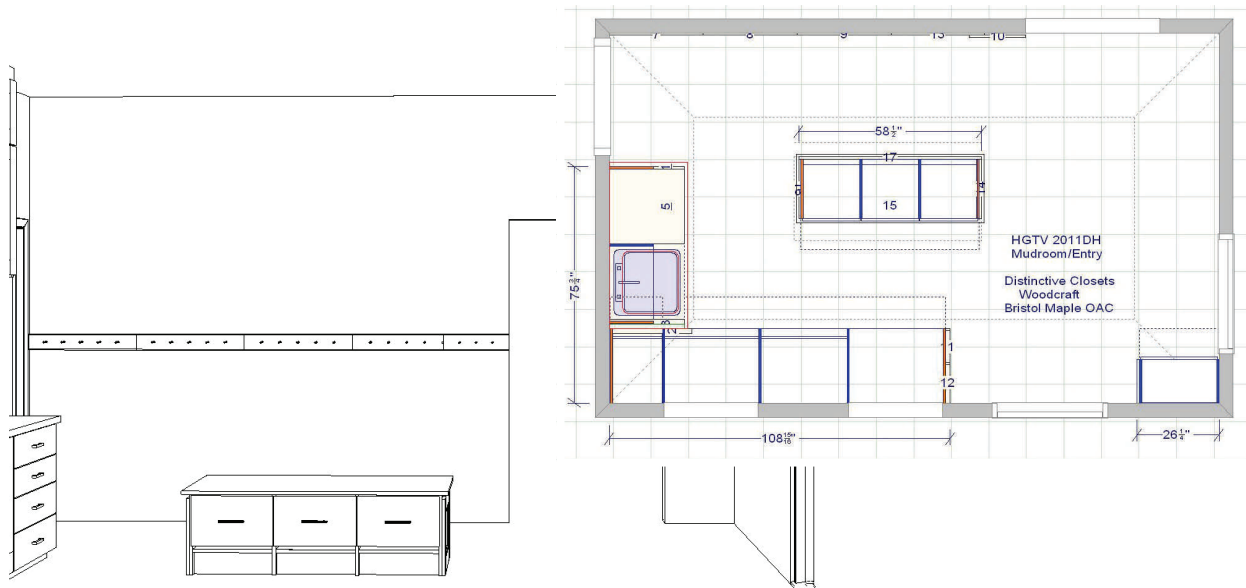

WELLBORN
CABINET, INC.®
The Essence of Cabinetry

This information is not intended for reproduction or distribution. The designs included in this publication are strictly conceptual. All suggested dimensions and material lists supplied are subject to verification and adjustment on job site to fit job conditions.