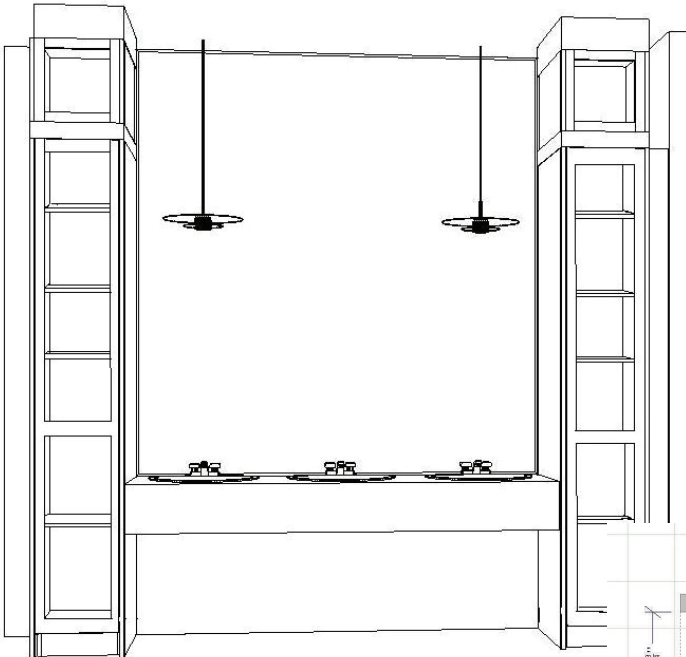

WELLBORN
CABINET, INC.®
The Essence of Cabinetry

This information is not intended for reproduction or distribution. The designs included in this publication are strictly conceptual. All suggested dimensions and material lists supplied are subject to verification and adjustment on job site to fit job conditions.