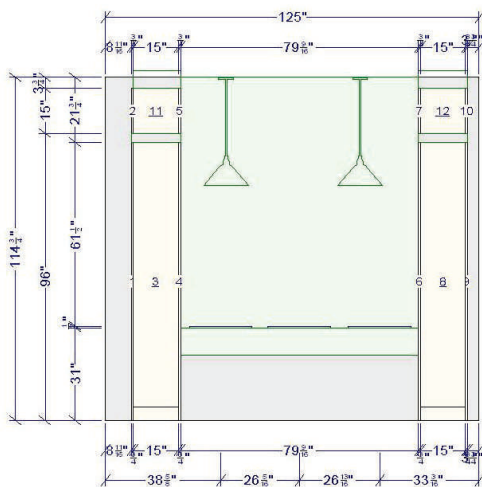

WELLBORN
CABINET, INC.®
The Essence of Cabinetry

This information is not intended for reproduction or distribution. The designs included in this publication are strictly conceptual. All suggested dimensions and material lists supplied are subject to verification and adjustment on job site to fit job conditions.