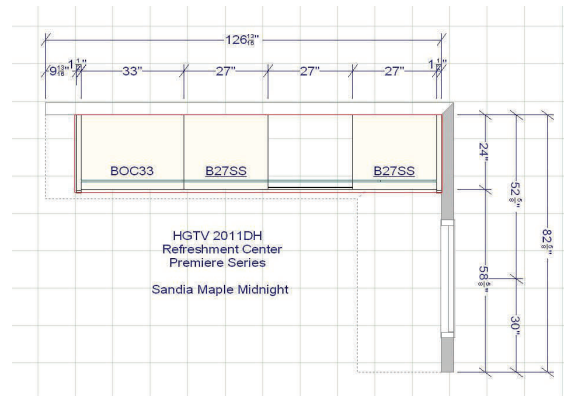

The Refreshment Center

SANDIA MAPLE, MIDNIGHT

Additional Information:

[MATERIALS LIST](#)

[FLOOR PLAN](#)

[PERSPECTIVES](#)

WELLBORN
CABINET, INC.[®]
The Essence of Cabinetry

This information is not intended for reproduction or distribution. The designs included in this publication are strictly conceptual. All suggested dimensions and material lists supplied are subject to verification and adjustment on job site to fit job conditions.