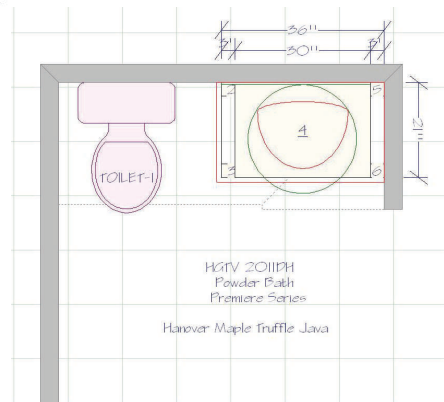

The Powder Bath

HANOVER MAPLE, TRUFFLE JAVA

Additional Information:

[MATERIALS LIST](#)

[FLOOR PLAN](#)

[PERSPECTIVES](#)

Legend
 1: SHV2496
 2: W3018

WELLBORN
 CABINET, INC.[®]
The Essence of Cabinetry