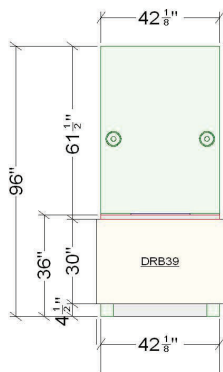

The Guest Bath

SONOMA MAPLE, GLACIER PEWTER

Additional Information:

[MATERIALS LIST](#)

[FLOOR PLAN](#)

[PERSPECTIVES](#)