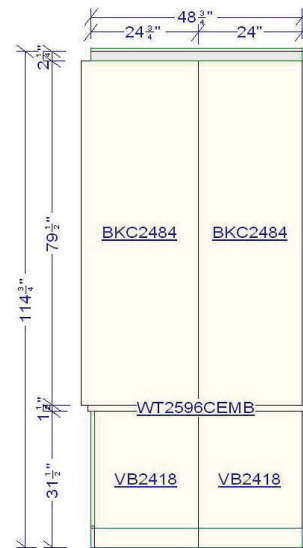

WELLBORN
CABINET, INC.®
The Essence of Cabinetry

This information is not intended for reproduction or distribution. The designs included in this publication are strictly conceptual. All suggested dimensions and material lists supplied are subject to verification and adjustment on job site to fit job conditions.