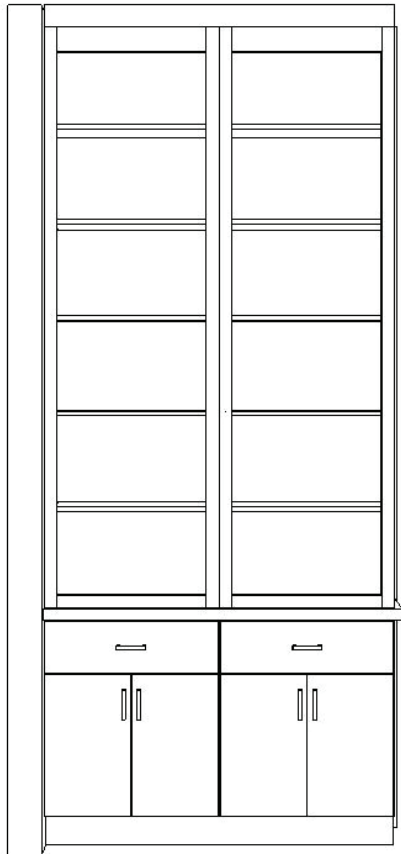

The Dormroom Bookcases

HANOVER MAPLE, SHADOW

Additional Information:

[MATERIALS LIST](#)

[FLOOR PLAN](#)

[PERSPECTIVES](#)