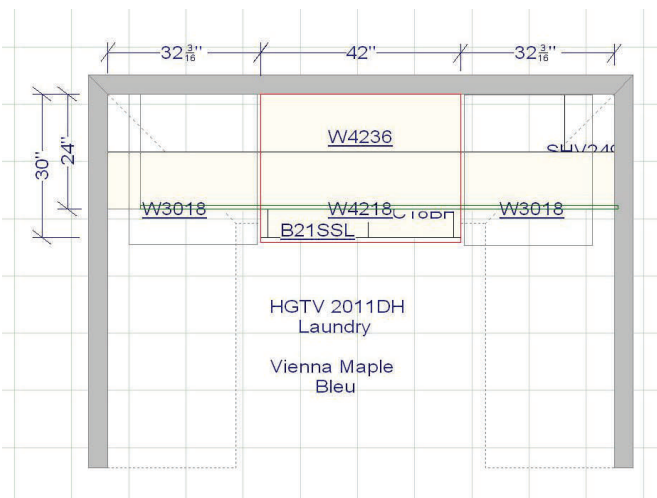

The Refreshment Center

SANDIA MAPLE, MIDNIGHT

Additional Information:

[MATERIALS LIST](#)

[FLOOR PLAN](#)

[PERSPECTIVES](#)

WELLBORN
CABINET, INC.[®]
The Essence of Cabinetry

This information is not intended for reproduction or distribution. The designs included in this publication are strictly conceptual. All suggested dimensions and material lists supplied are subject to verification and adjustment on job site to fit job conditions.

The Laundry

VIENNA MAPLE, BLEU

Additional Information:

[MATERIALS LIST](#)

[FLOOR PLAN](#)

[PERSPECTIVES](#)

WELLBORN
 CABINET, INC.[®]
The Essence of Cabinetry

This information is not intended for reproduction or distribution. The designs included in this publication are strictly conceptual. All suggested dimensions and material lists supplied are subject to verification and adjustment on job site to fit job conditions.