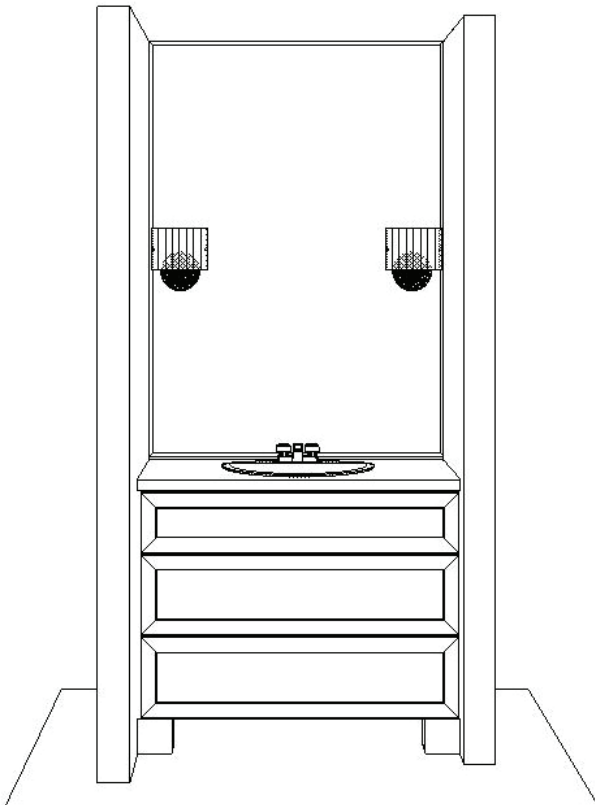

The Guest Bath

SONOMA MAPLE, GLACIER PEWTER

Additional Information:

[MATERIALS LIST](#)

[FLOOR PLAN](#)

[PERSPECTIVES](#)