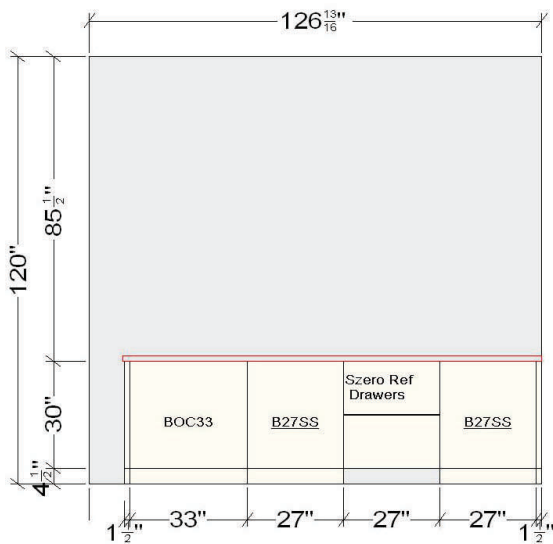

The Refreshment Center

SANDIA MAPLE, MIDNIGHT

Additional Information:

[MATERIALS LIST](#)

[FLOOR PLAN](#)

[PERSPECTIVES](#)

WELLBORN
CABINET, INC.[®]
The Essence of Cabinetry

This information is not intended for reproduction or distribution. The designs included in this publication are strictly conceptual. All suggested dimensions and material lists supplied are subject to verification and adjustment on job site to fit job conditions.