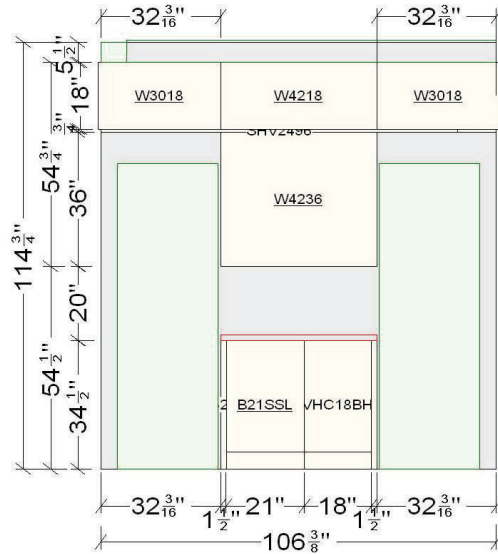

The Refreshment Center

SANDIA MAPLE, MIDNIGHT

Additional Information:

[MATERIALS LIST](#)

[FLOOR PLAN](#)

[PERSPECTIVES](#)

WELLBORN
CABINET, INC.[®]
The Essence of Cabinetry

This information is not intended for reproduction or distribution. The designs included in this publication are strictly conceptual. All suggested dimensions and material lists supplied are subject to verification and adjustment on job site to fit job conditions.

The Laundry

VIENNA MAPLE, BLEU

Additional Information:

[MATERIALS LIST](#)

[FLOOR PLAN](#)

[PERSPECTIVES](#)

WELLBORN
 CABINET, INC.[®]
The Essence of Cabinetry

This information is not intended for reproduction or distribution. The designs included in this publication are strictly conceptual. All suggested dimensions and material lists supplied are subject to verification and adjustment on job site to fit job conditions.