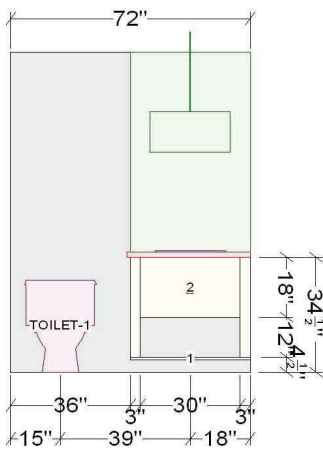

The Powder Bath

HANOVER MAPLE, TRUFFLE JAVA

Additional Information:

[MATERIALS LIST](#)

[FLOOR PLAN](#)

[PERSPECTIVES](#)

Legend
 1: SHV2496
 2: W3018

WELLBORN
 CABINET, INC.[®]
The Essence of Cabinetry