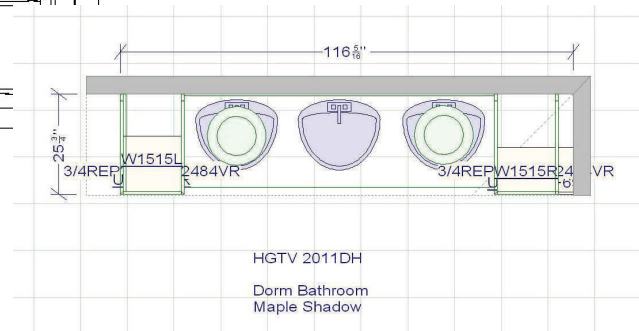

WELLBORN
CABINET, INC.®
The Essence of Cabinetry

This information is not intended for reproduction or distribution. The designs included in this publication are strictly conceptual. All suggested dimensions and material lists supplied are subject to verification and adjustment on job site to fit job conditions.